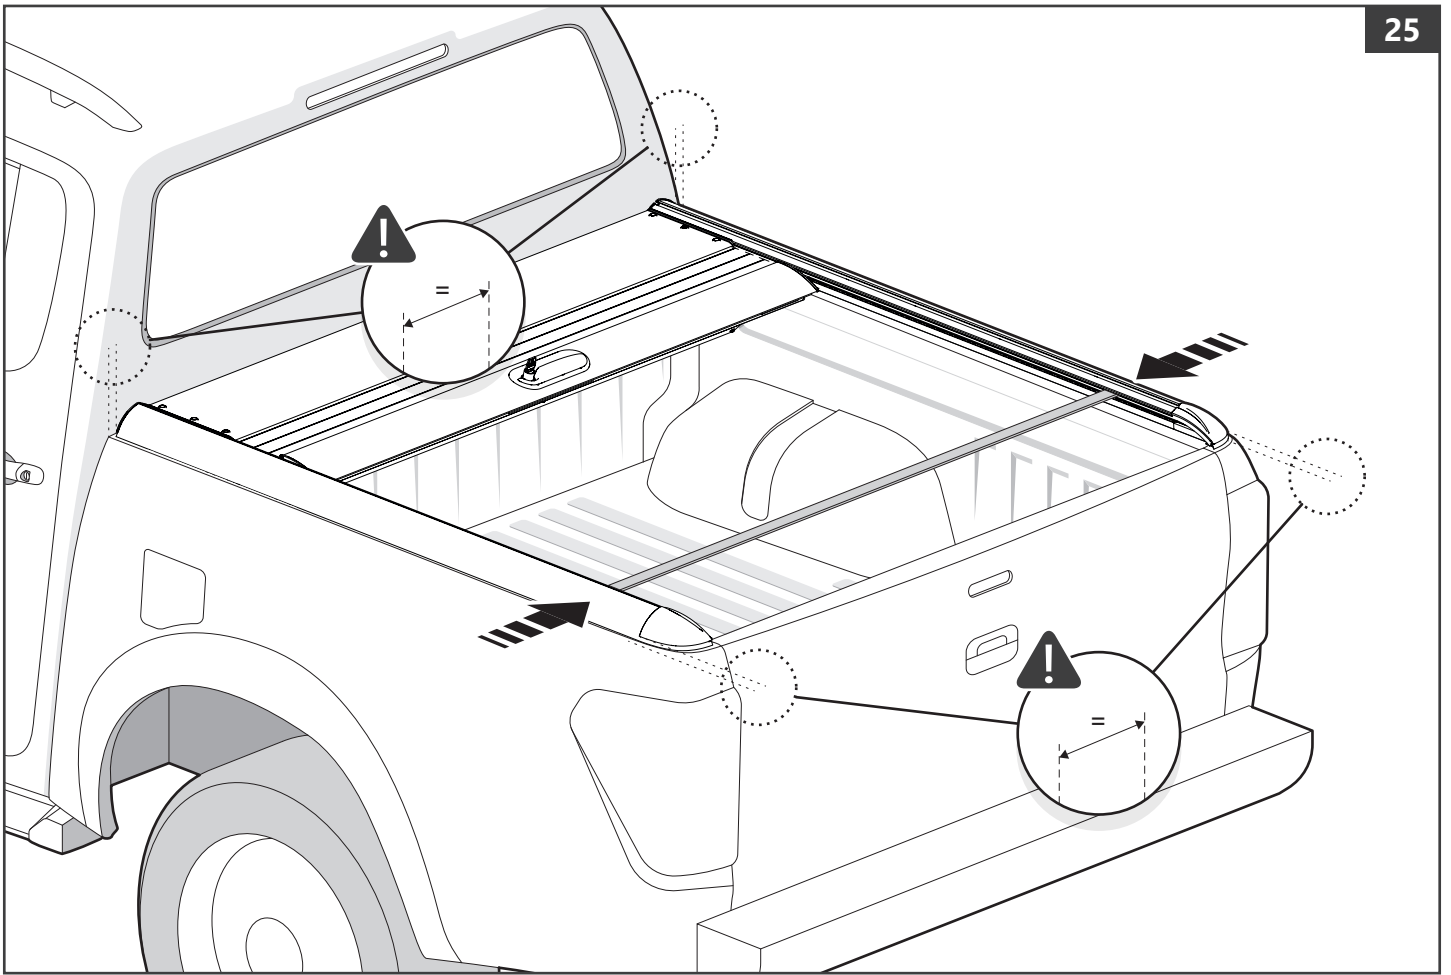

x 6

Customer Service +45 4810 2950 (08:00 - 16:00 CET)  
Fax +45 4810 2960  
Support info@mountaintop.dk  
Website www.mountaintop.dk  
Address Pedersholmparken 10, 3600 Frederikssund, Denmark

PART NUMBER(S)	MODEL / YEAR	CAB TYPE(S)	INSTALLATION TIME	WEIGHT
MTR IS90/91	Isuzu / 2012 →	Double / Space	2 hour(s)	31 - 36 Kg
MTR FO90/91	Ford / 2011 →	Double / Super	2 hour(s)	31 - 36 Kg