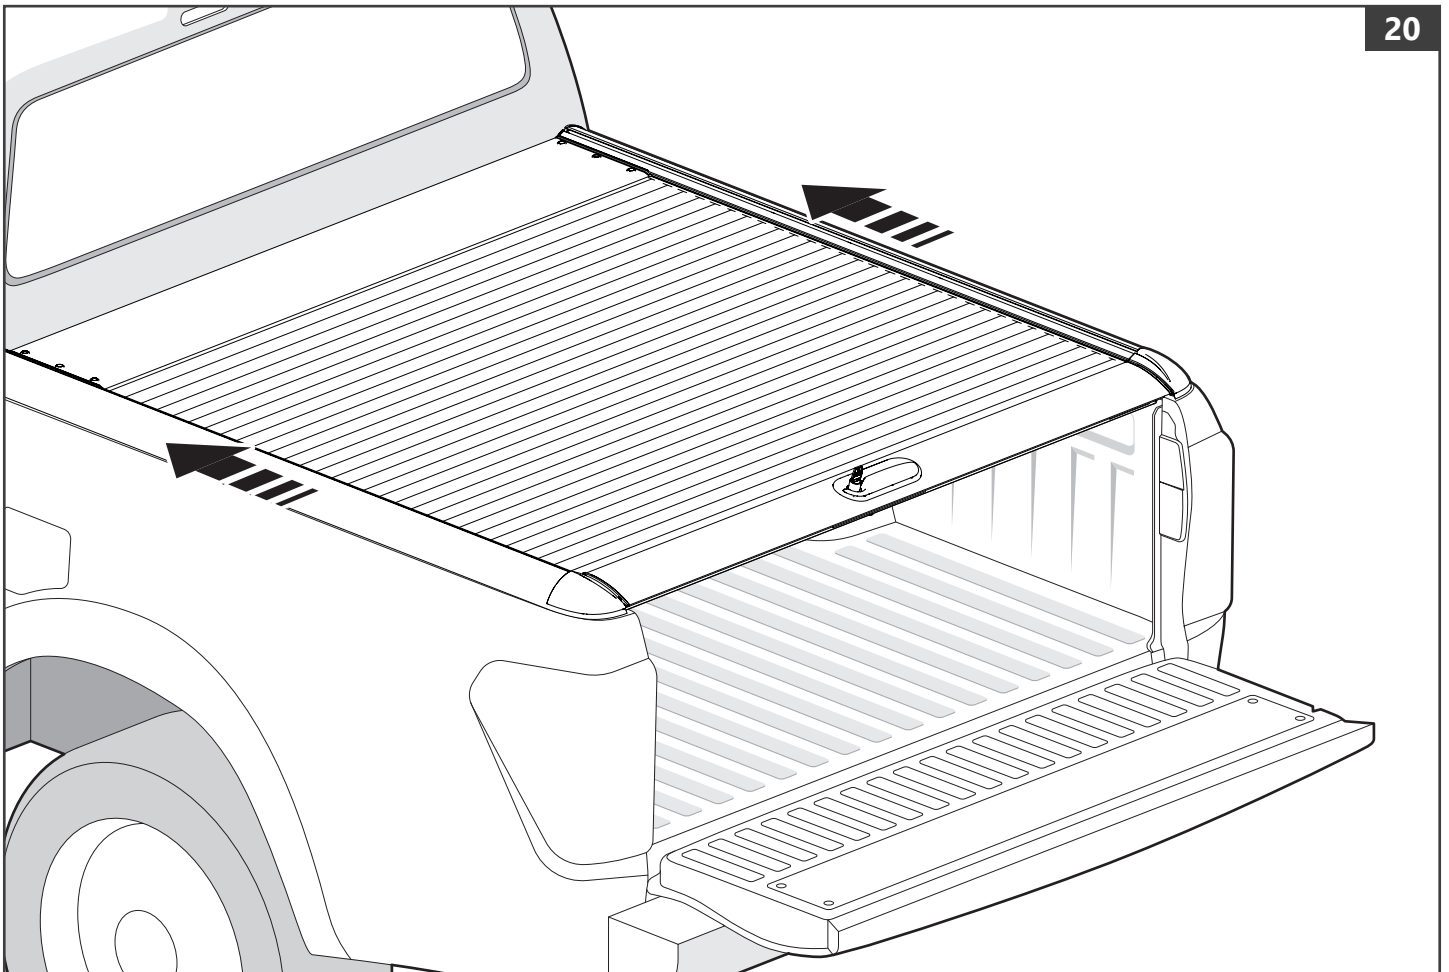

x 6

Customer Service +45 4810 2950 (08:00 - 16:00 CET)  
Fax +45 4810 2960  
Support info@mountaintop.dk  
Website www.mountaintop.dk  
Address Pedersholmparken 10, 3600 Frederikssund, Denmark

PART NUMBER(S)	MODEL / YEAR	CAB TYPE(S)	INSTALLATION TIME	WEIGHT
MTR IS90/91	Isuzu / 2012 →	Double / Space	2 hour(s)	31 - 36 Kg
MTR FO90/91	Ford / 2011 →	Double / Super	2 hour(s)	31 - 36 Kg