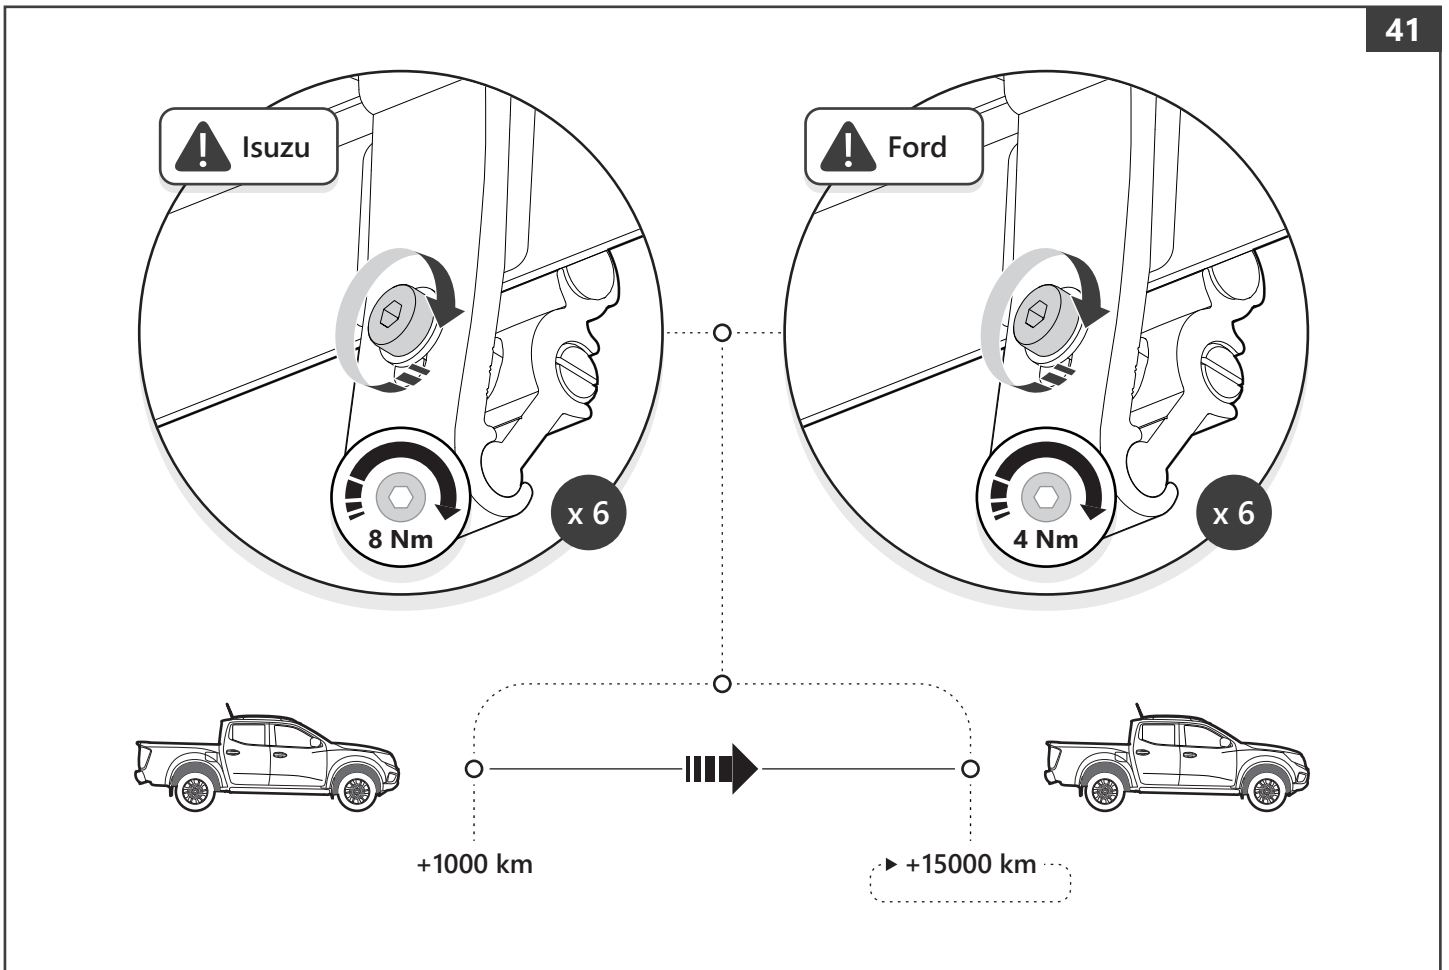

 Kit		
<b>T</b>  x 6	<b>U</b>  x 6	<b>V</b>  x 6

 Tools and materials needed		
 10 mm  Ø 24 mm	1 - 25 Nm  ○ 5 mm ★ T15	  Rust protection Rostschutzmittel Anti-rouille Anti roest
	 H <sub>2</sub> O	
	 LOCTITE 243	  SILICONE OIL

x 6

Customer Service +45 4810 2950 (08:00 - 16:00 CET)  
Fax +45 4810 2960  
Support info@mountaintop.dk  
Website www.mountaintop.dk  
Address Pedersholmparken 10, 3600 Frederikssund, Denmark

PART NUMBER(S)	MODEL / YEAR	CAB TYPE(S)	INSTALLATION TIME	WEIGHT
MTR IS90/91	Isuzu / 2012 →	Double / Space	2 hour(s)	31 - 36 Kg
MTR FO90/91	Ford / 2011 →	Double / Super	2 hour(s)	31 - 36 Kg