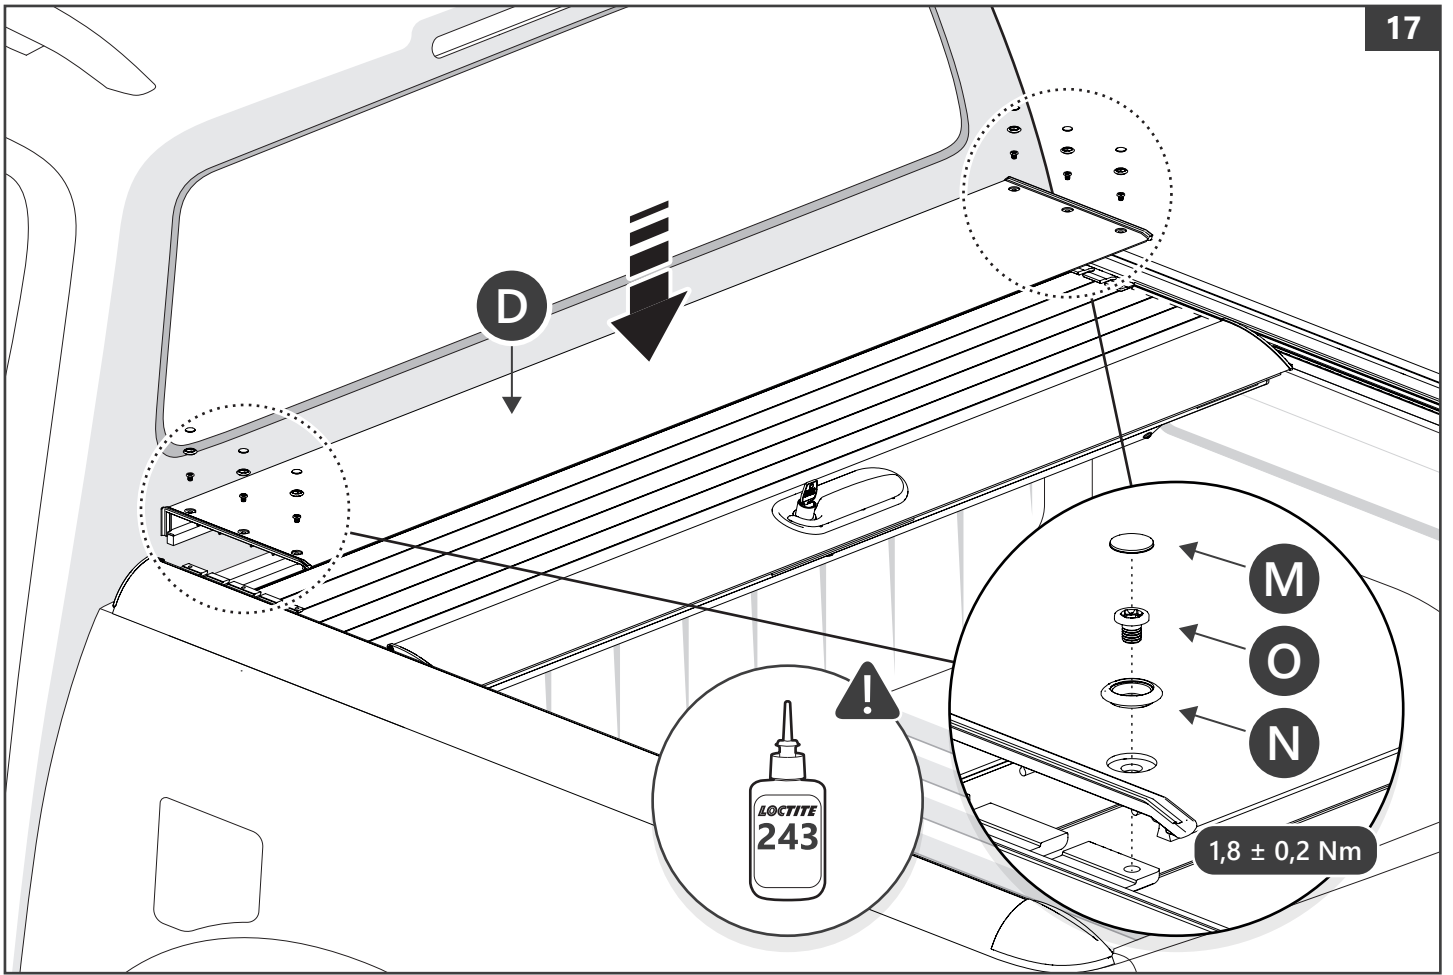

 Kit		
<b>T</b>  x 6	<b>U</b>  x 6	<b>V</b>  x 6

 Tools and materials needed		
 10 mm  Ø 24 mm	1 - 25 Nm  ○ 5 mm ★ T15	  Rust protection Rostschutzmittel Anti-rouille Anti roest
	 H <sub>2</sub> O	
	 LOCTITE 243	  SILICONE OIL

x 6

Customer Service +45 4810 2950 (08:00 - 16:00 CET)  
Fax +45 4810 2960  
Support info@mountaintop.dk  
Website www.mountaintop.dk  
Address Pedersholmparken 10, 3600 Frederikssund, Denmark

PART NUMBER(S)	MODEL / YEAR	CAB TYPE(S)	INSTALLATION TIME	WEIGHT
MTR IS90/91	Isuzu / 2012 →	Double / Space	2 hour(s)	31 - 36 Kg
MTR FO90/91	Ford / 2011 →	Double / Super	2 hour(s)	31 - 36 Kg