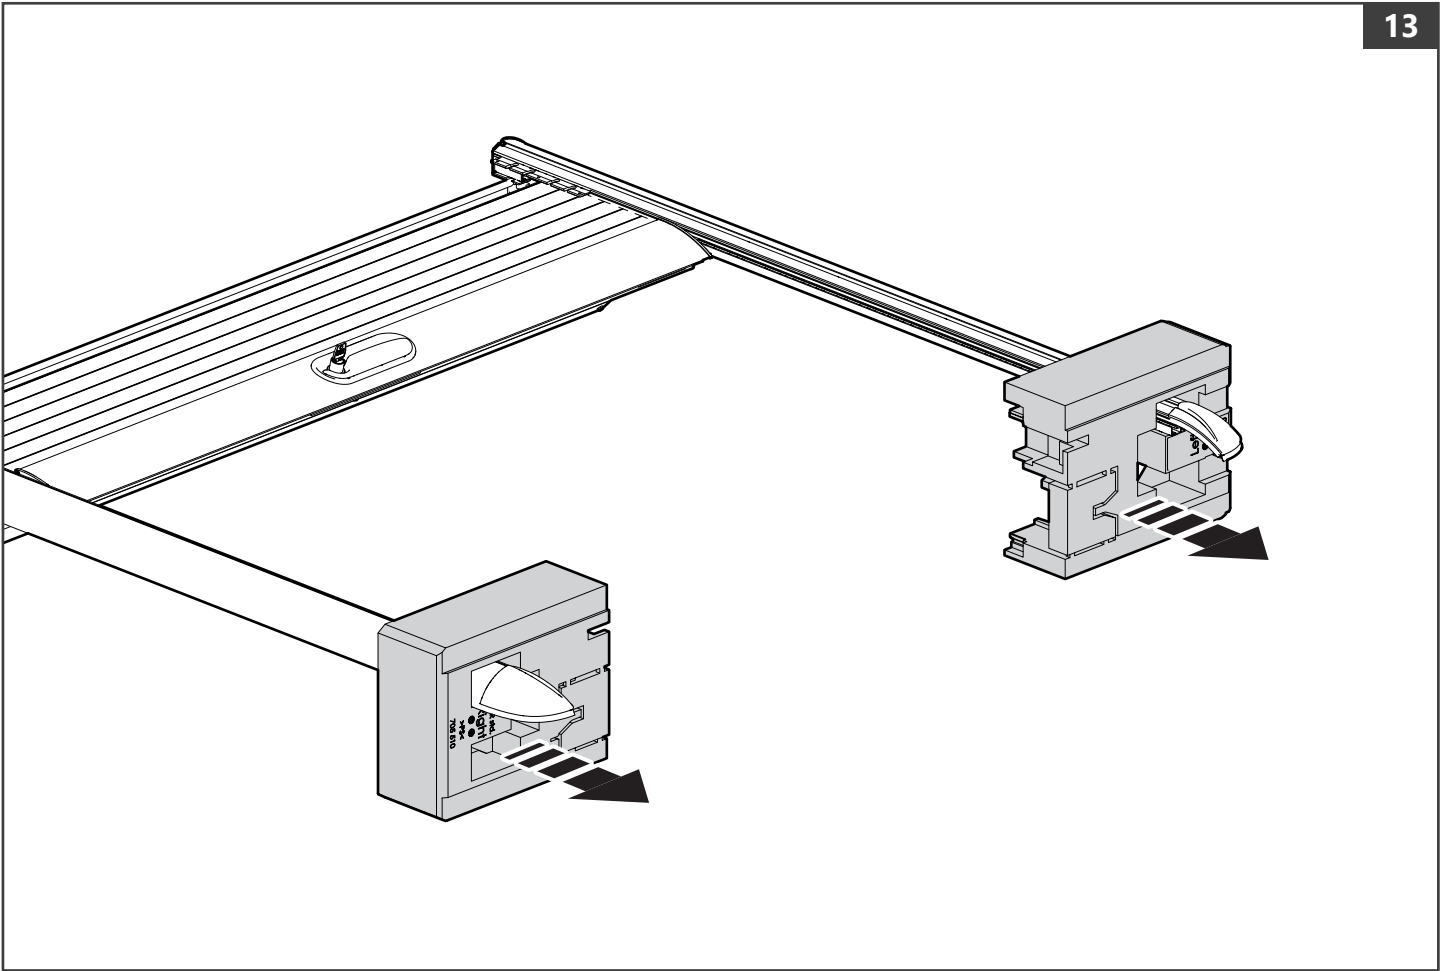

 Kit		
<b>T</b>  x 6	<b>U</b>  x 6	<b>V</b>  x 6

 Tools and materials needed		
 10 mm  Ø 24 mm	1 - 25 Nm  ○ 5 mm ★ T15	  Rust protection Rostschutzmittel Anti-rouille Anti roest
	 H <sub>2</sub> O	
	 LOCTITE 243	  SILICONE OIL