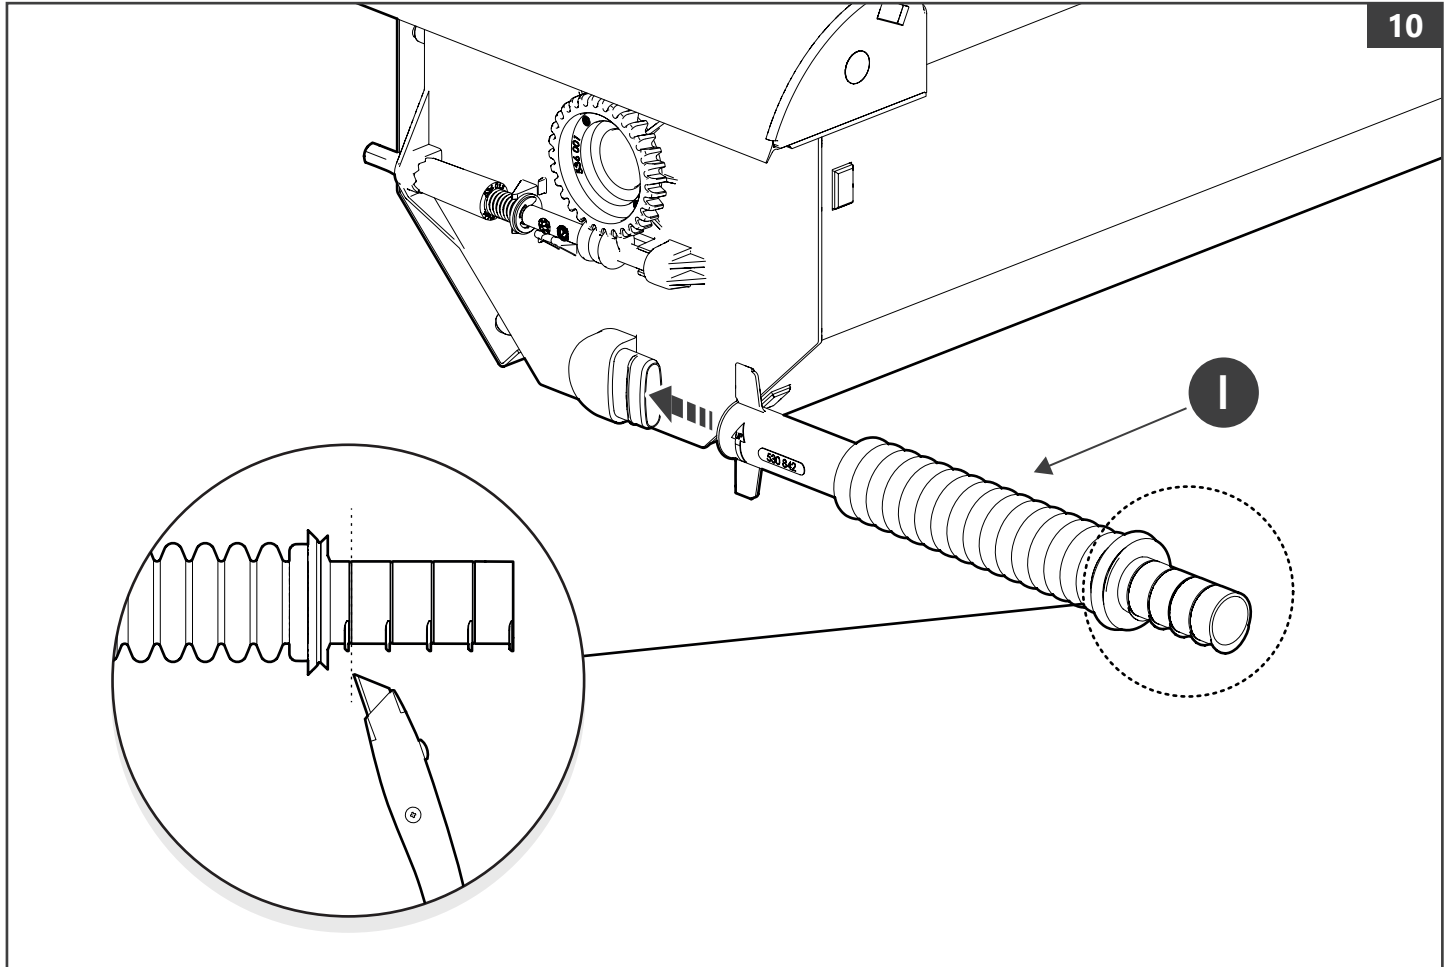

 Kit		
<b>T</b>  x 6	<b>U</b>  x 6	<b>V</b>  x 6

 Tools and materials needed		
 10 mm  Ø 24 mm	1 - 25 Nm  ○ 5 mm ★ T15	  Rust protection Rostschutzmittel Anti-rouille Anti roest
	 H <sub>2</sub> O	
	 LOCTITE 243	  SILICONE OIL