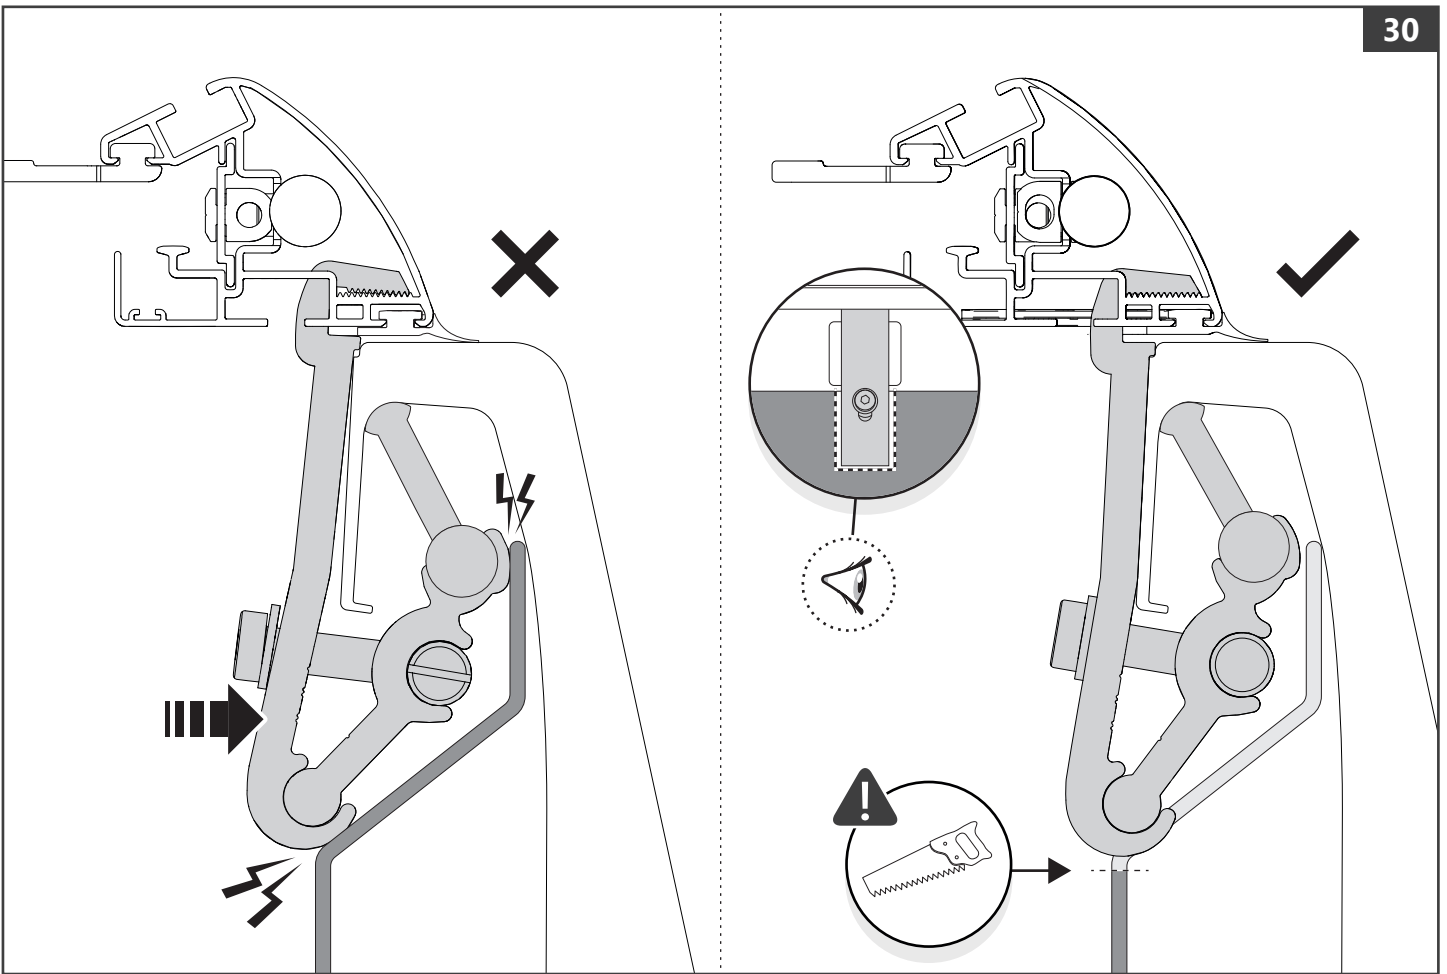

# Mountain Top® Roll

Installation manual

VIDEO GUIDE

DOWNLOAD PDF

Parts

<p><b>A</b></p>  <p>x 1</p>	<p><b>B</b></p>  <p>x 1</p>	
<p><b>C</b></p>  <p>x 1</p>	<p><b>D</b></p>  <p>x 1</p>	<p><b>E</b></p>  <p>x 1</p>

 Kit		
<b>T</b>  x 6	<b>U</b>  x 6	<b>V</b>  x 6

 Tools and materials needed		
 10 mm  Ø 24 mm	1 - 25 Nm  ○ 5 mm ★ T15	  Rust protection Rostschutzmittel Anti-rouille Anti roest
	 H <sub>2</sub> O	
	 LOCTITE 243	  SILICONE OIL

x 6

Customer Service +45 4810 2950 (08:00 - 16:00 CET)  
Fax +45 4810 2960  
Support info@mountaintop.dk  
Website www.mountaintop.dk  
Address Pedersholmparken 10, 3600 Frederikssund, Denmark

PART NUMBER(S)	MODEL / YEAR	CAB TYPE(S)	INSTALLATION TIME	WEIGHT
MTR IS90/91	Isuzu / 2012 →	Double / Space	2 hour(s)	31 - 36 Kg
MTR FO90/91	Ford / 2011 →	Double / Super	2 hour(s)	31 - 36 Kg