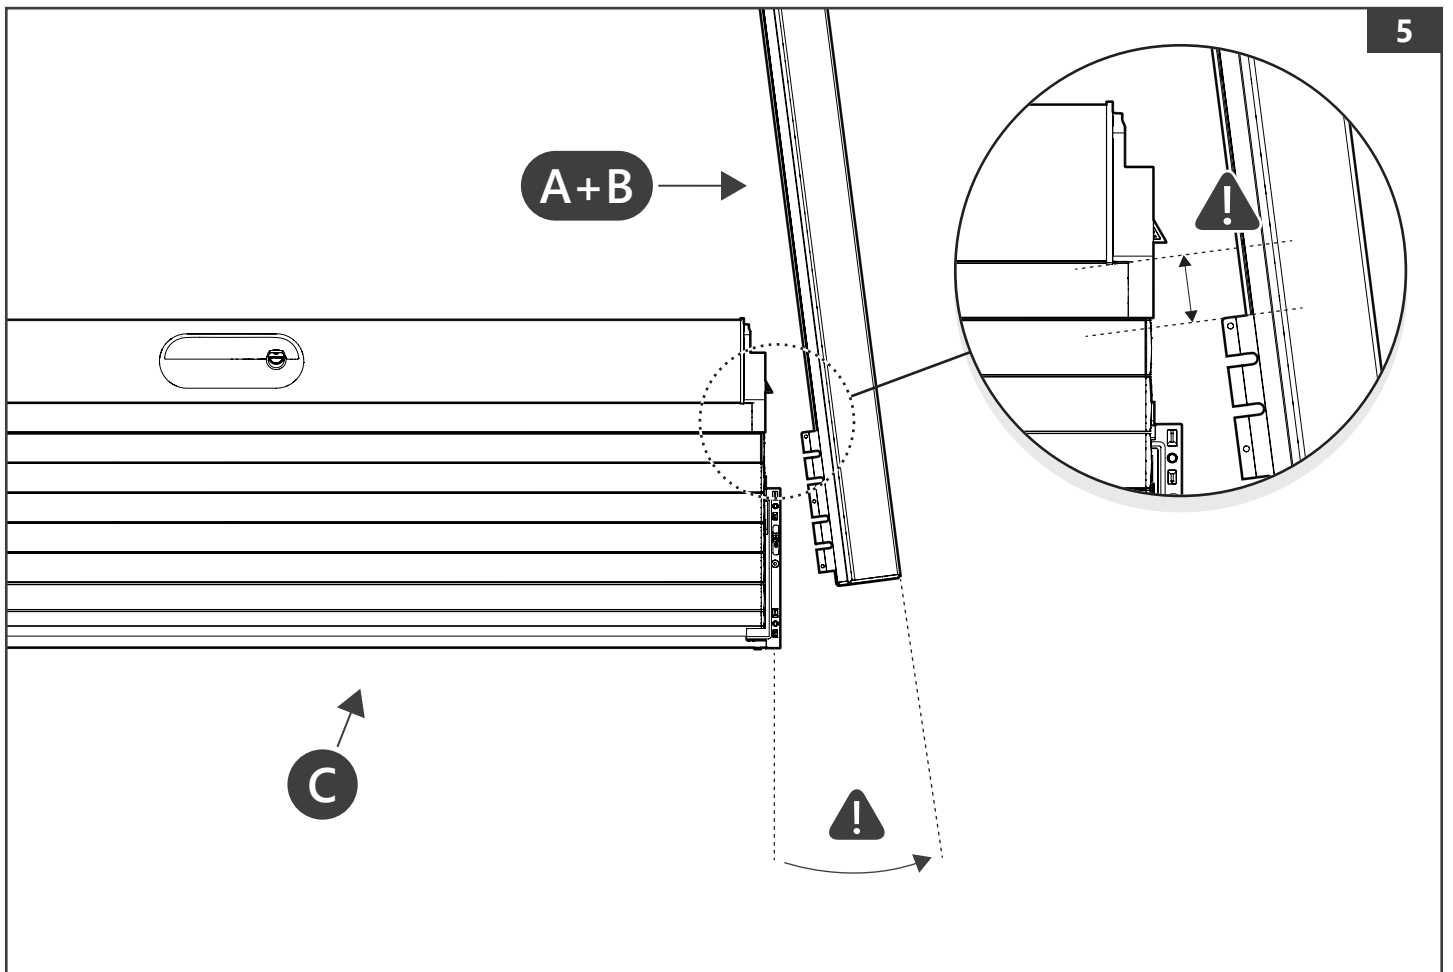

# Mountain Top® Roll

Installation manual

VIDEO GUIDE

DOWNLOAD PDF

Parts

<p><b>A</b></p>  <p>x 1</p>	<p><b>B</b></p>  <p>x 1</p>	
<p><b>C</b></p>  <p>x 1</p>	<p><b>D</b></p>  <p>x 1</p>	<p><b>E</b></p>  <p>x 1</p>

 Kit		
<b>T</b>  x 6	<b>U</b>  x 6	<b>V</b>  x 6

 Tools and materials needed		
 10 mm  Ø 24 mm	1 - 25 Nm  ○ 5 mm ★ T15	  Rust protection Rostschutzmittel Anti-rouille Anti roest
	 H <sub>2</sub> O	
	 LOCTITE 243	  SILICONE OIL

x 6

Customer Service +45 4810 2950 (08:00 - 16:00 CET)  
Fax +45 4810 2960  
Support info@mountaintop.dk  
Website www.mountaintop.dk  
Address Pedersholmparken 10, 3600 Frederikssund, Denmark

PART NUMBER(S)	MODEL / YEAR	CAB TYPE(S)	INSTALLATION TIME	WEIGHT
MTR IS90/91	Isuzu / 2012 →	Double / Space	2 hour(s)	31 - 36 Kg
MTR FO90/91	Ford / 2011 →	Double / Super	2 hour(s)	31 - 36 Kg