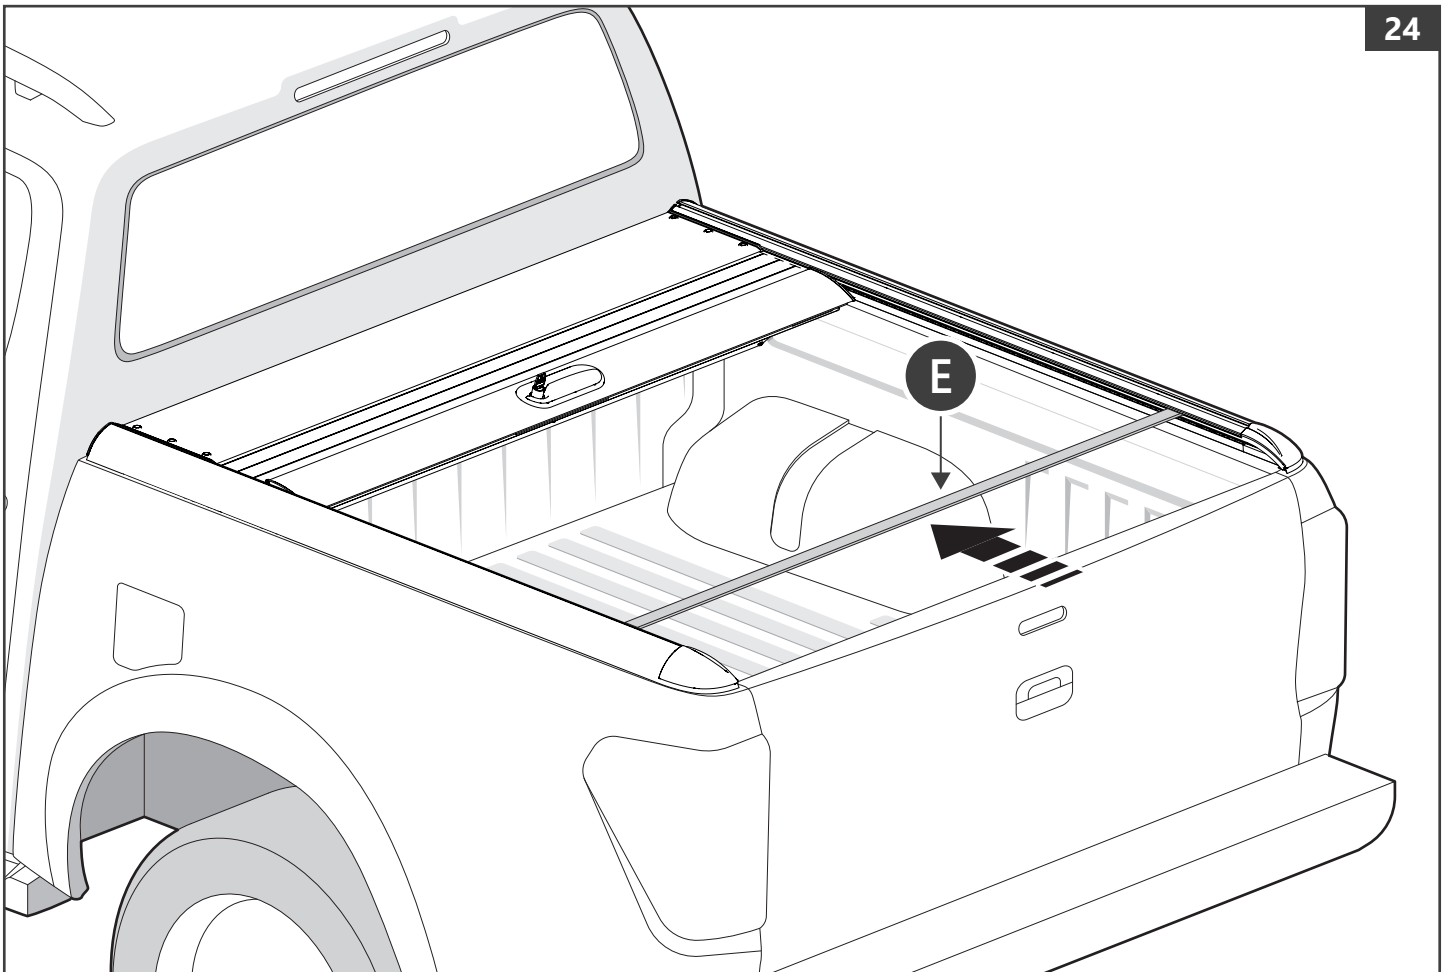

x 6

Customer Service +45 4810 2950 (08:00 - 16:00 CET)  
Fax +45 4810 2960  
Support info@mountaintop.dk  
Website www.mountaintop.dk  
Address Pedersholmparken 10, 3600 Frederikssund, Denmark

PART NUMBER(S)	MODEL / YEAR	CAB TYPE(S)	INSTALLATION TIME	WEIGHT
MTR IS90/91	Isuzu / 2012 →	Double / Space	2 hour(s)	31 - 36 Kg
MTR FO90/91	Ford / 2011 →	Double / Super	2 hour(s)	31 - 36 Kg