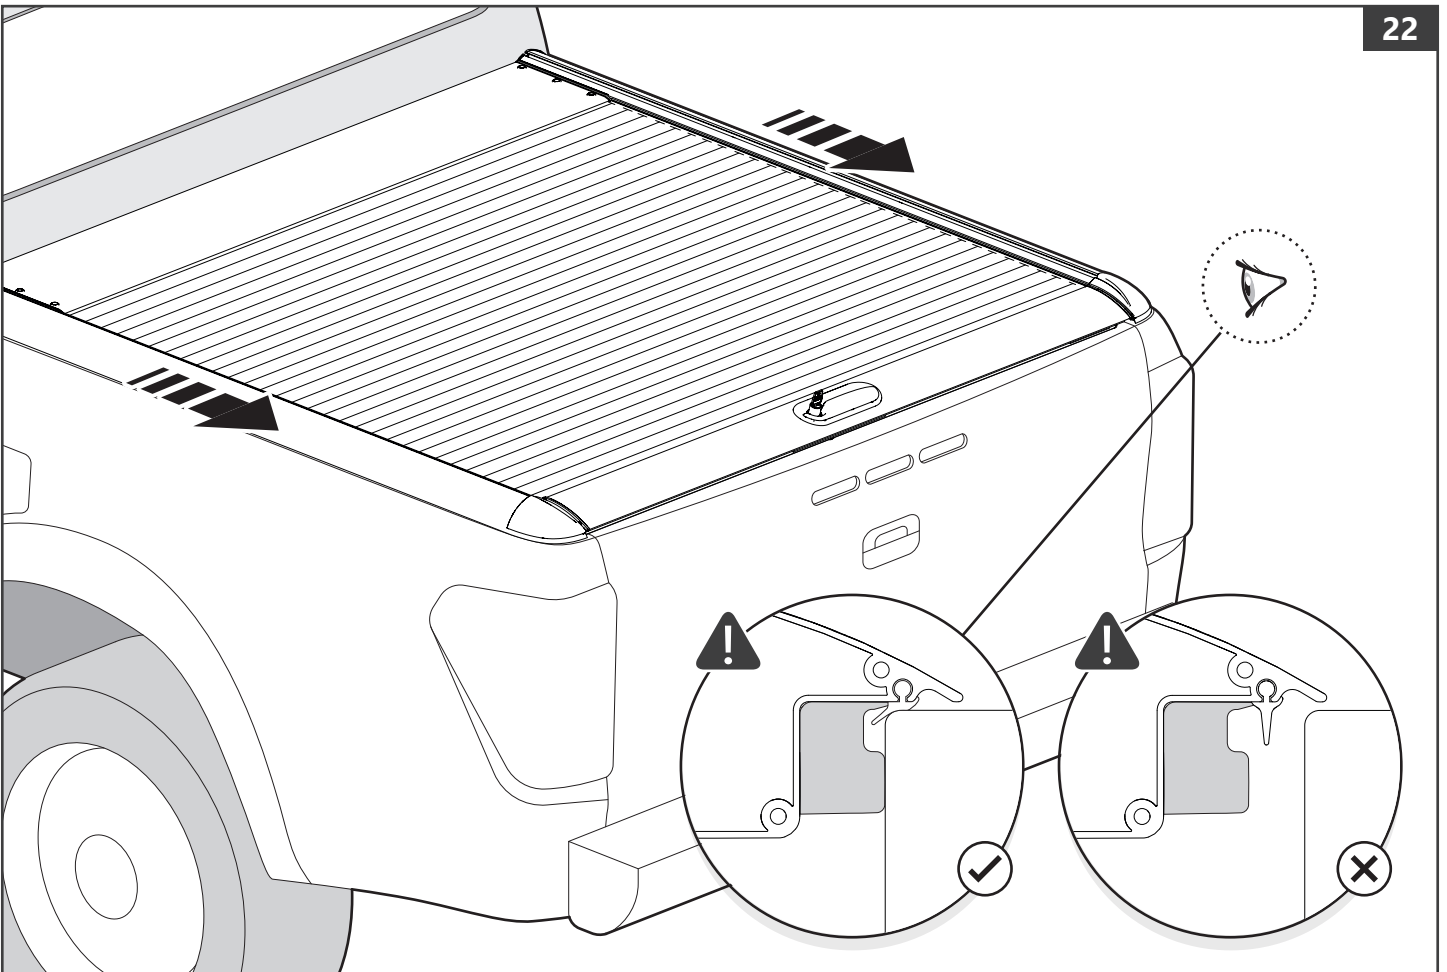

 Kit		
<b>T</b>  x 6	<b>U</b>  x 6	<b>V</b>  x 6

 Tools and materials needed		
 10 mm  Ø 24 mm	1 - 25 Nm  ○ 5 mm ★ T15	  Rust protection Rostschutzmittel Anti-rouille Anti roest
	 H <sub>2</sub> O	
	 LOCTITE 243	  SILICONE OIL