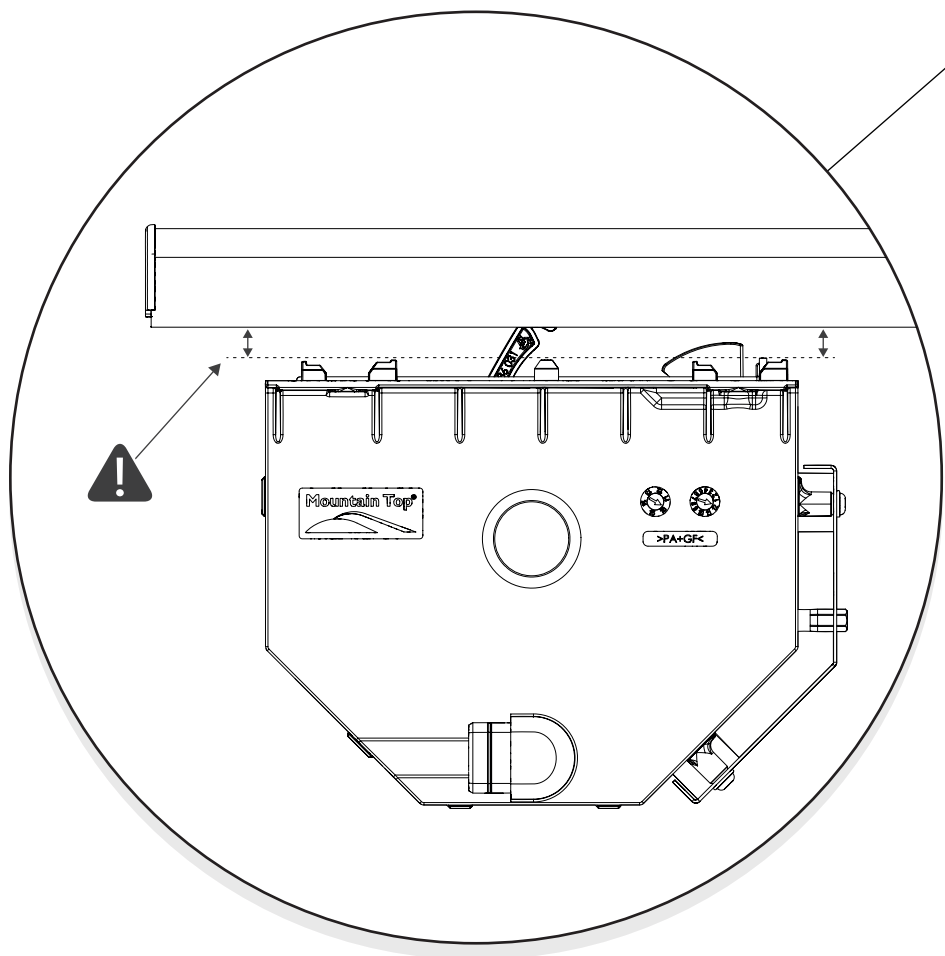

# Mountain Top® Roll

Installation manual

VIDEO GUIDE

DOWNLOAD PDF

Parts

<p><b>A</b></p>  <p>x 1</p>	<p><b>B</b></p>  <p>x 1</p>	
<p><b>C</b></p>  <p>x 1</p>	<p><b>D</b></p>  <p>x 1</p>	<p><b>E</b></p>  <p>x 1</p>

 Kit		
<b>T</b>  x 6	<b>U</b>  x 6	<b>V</b>  x 6

 Tools and materials needed		
 10 mm  Ø 24 mm	1 - 25 Nm  ○ 5 mm ★ T15	  Rust protection Rostschutzmittel Anti-rouille Anti roest
	 H <sub>2</sub> O	
	 LOCTITE 243	  SILICONE OIL

x 6

Customer Service +45 4810 2950 (08:00 - 16:00 CET)  
Fax +45 4810 2960  
Support info@mountaintop.dk  
Website www.mountaintop.dk  
Address Pedersholmparken 10, 3600 Frederikssund, Denmark

PART NUMBER(S)	MODEL / YEAR	CAB TYPE(S)	INSTALLATION TIME	WEIGHT
MTR IS90/91	Isuzu / 2012 →	Double / Space	2 hour(s)	31 - 36 Kg
MTR FO90/91	Ford / 2011 →	Double / Super	2 hour(s)	31 - 36 Kg