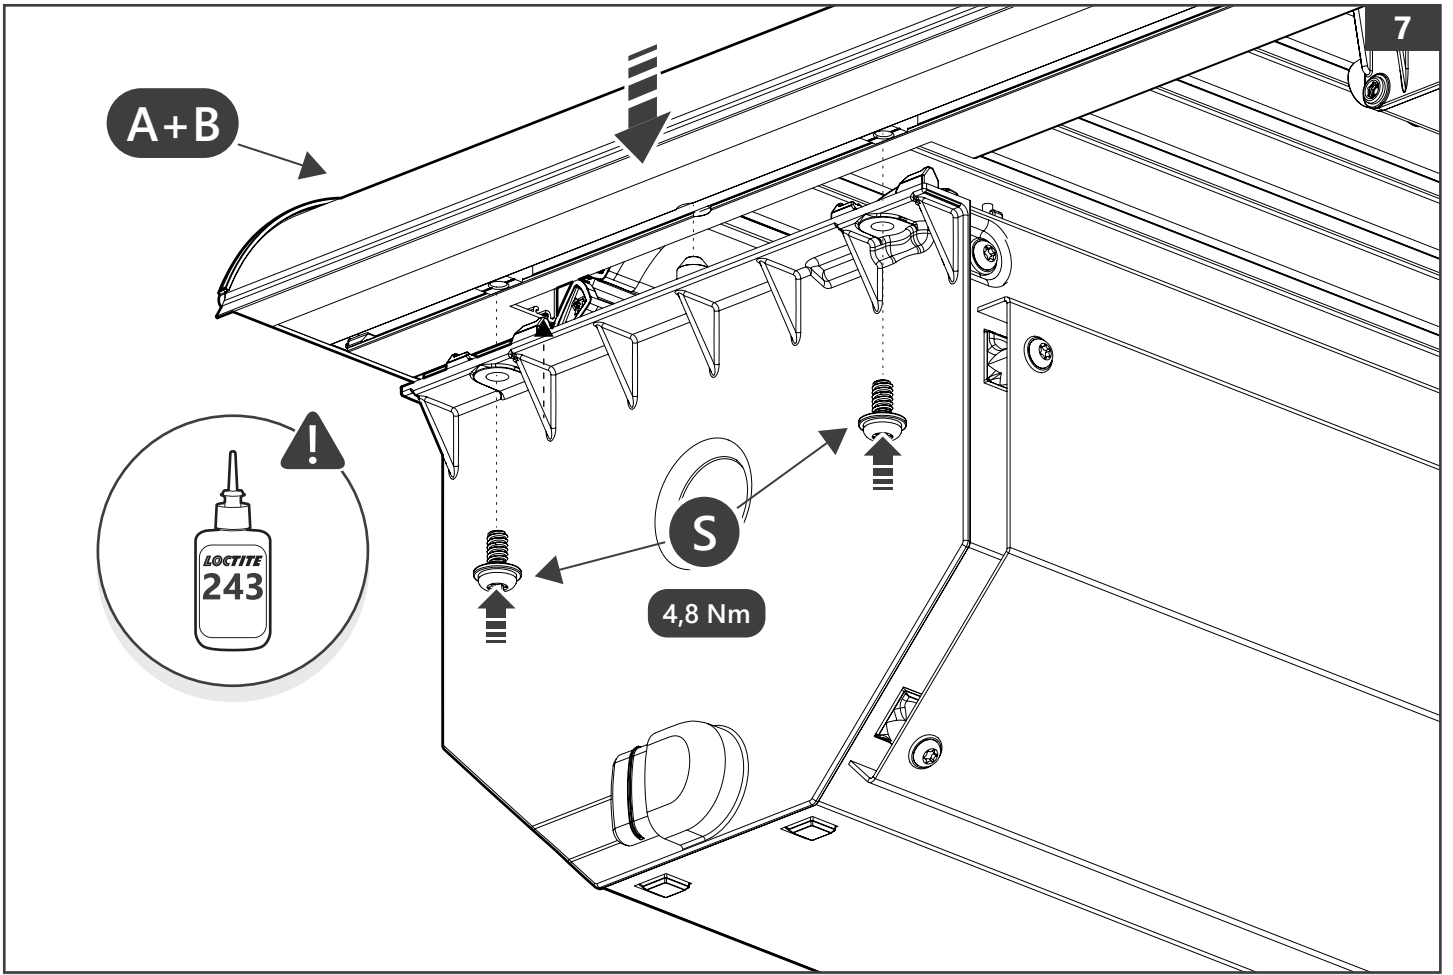

 Kit		
<b>T</b>  x 6	<b>U</b>  x 6	<b>V</b>  x 6

 Tools and materials needed		
 10 mm  Ø 24 mm	1 - 25 Nm  ○ 5 mm ★ T15	  Rust protection Rostschutzmittel Anti-rouille Anti roest
	 H <sub>2</sub> O	
	 LOCTITE 243	  SILICONE OIL

x 6

Customer Service +45 4810 2950 (08:00 - 16:00 CET)  
Fax +45 4810 2960  
Support info@mountaintop.dk  
Website www.mountaintop.dk  
Address Pedersholmparken 10, 3600 Frederikssund, Denmark

PART NUMBER(S)	MODEL / YEAR	CAB TYPE(S)	INSTALLATION TIME	WEIGHT
MTR IS90/91	Isuzu / 2012 →	Double / Space	2 hour(s)	31 - 36 Kg
MTR FO90/91	Ford / 2011 →	Double / Super	2 hour(s)	31 - 36 Kg