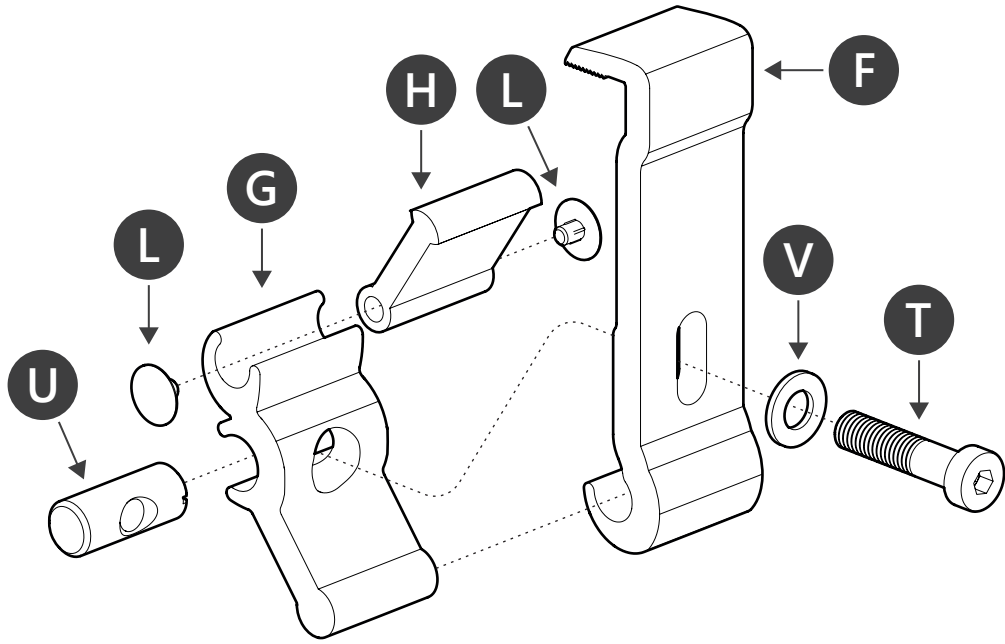

 Kit		
<b>T</b>  x 6	<b>U</b>  x 6	<b>V</b>  x 6

 Tools and materials needed		
 10 mm  Ø 24 mm	1 - 25 Nm  ○ 5 mm ★ T15	  Rust protection Rostschutzmittel Anti-rouille Anti roest
	 H <sub>2</sub> O	
	 LOCTITE 243	  SILICONE OIL

x 6

Customer Service +45 4810 2950 (08:00 - 16:00 CET)  
Fax +45 4810 2960  
Support info@mountaintop.dk  
Website www.mountaintop.dk  
Address Pedersholmparken 10, 3600 Frederikssund, Denmark

PART NUMBER(S)	MODEL / YEAR	CAB TYPE(S)	INSTALLATION TIME	WEIGHT
MTR IS90/91	Isuzu / 2012 →	Double / Space	2 hour(s)	31 - 36 Kg
MTR FO90/91	Ford / 2011 →	Double / Super	2 hour(s)	31 - 36 Kg