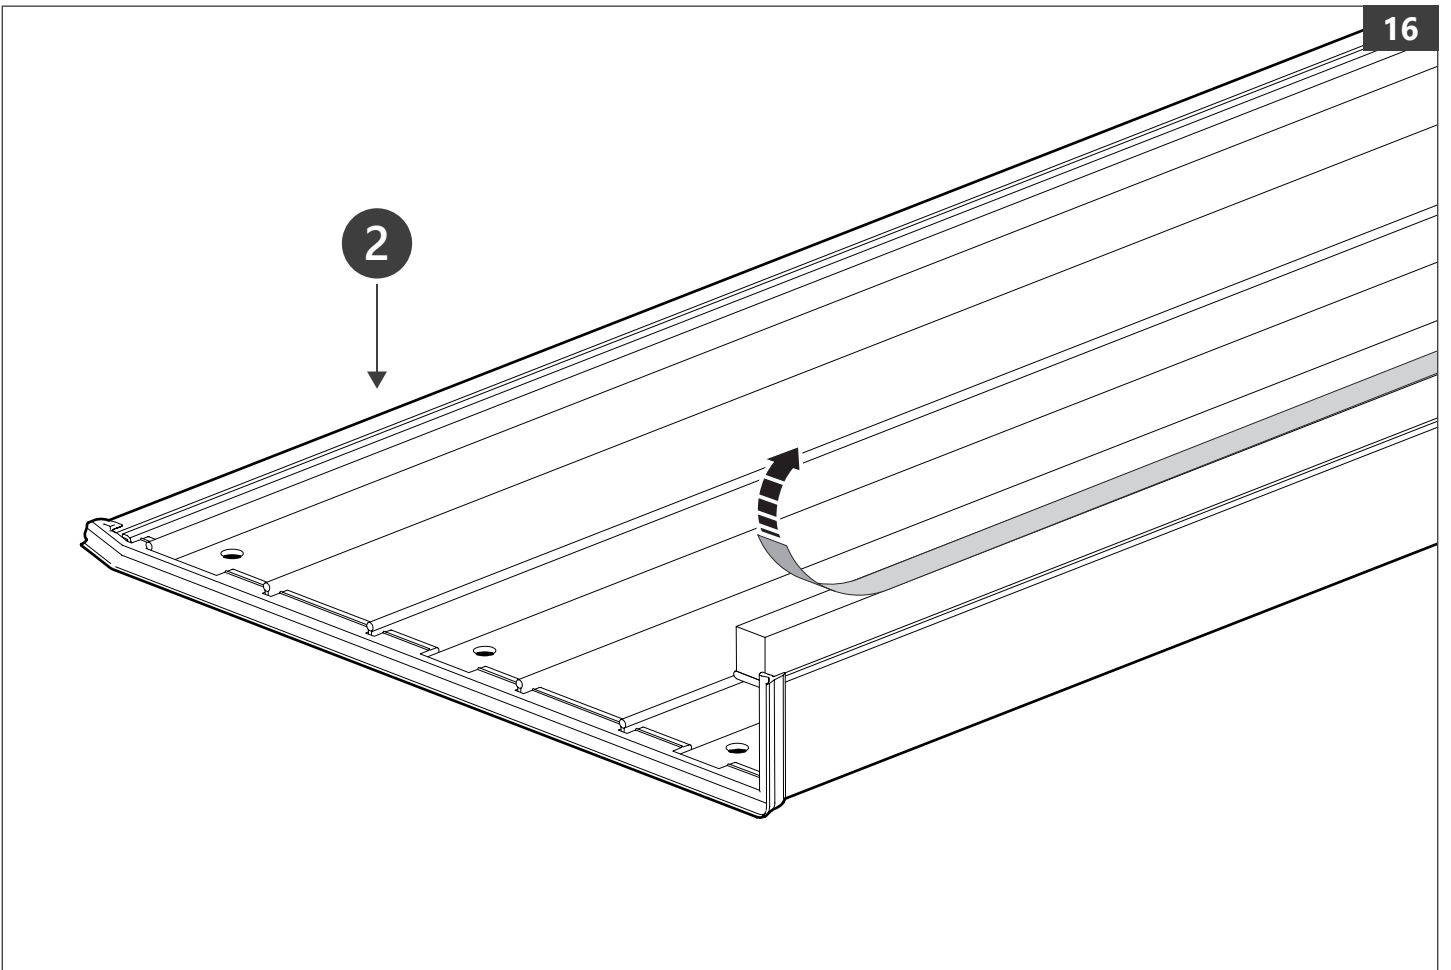

x 6

Customer Service +45 4810 2950 (08:00 - 16:00 CET)  
Fax +45 4810 2960  
Support info@mountaintop.dk  
Website www.mountaintop.dk  
Address Pedersholmparken 10, 3600 Frederikssund, Denmark

PART NUMBER(S)	MODEL / YEAR	CAB TYPE(S)	INSTALLATION TIME	WEIGHT
MTR IS90/91	Isuzu / 2012 →	Double / Space	2 hour(s)	31 - 36 Kg
MTR FO90/91	Ford / 2011 →	Double / Super	2 hour(s)	31 - 36 Kg