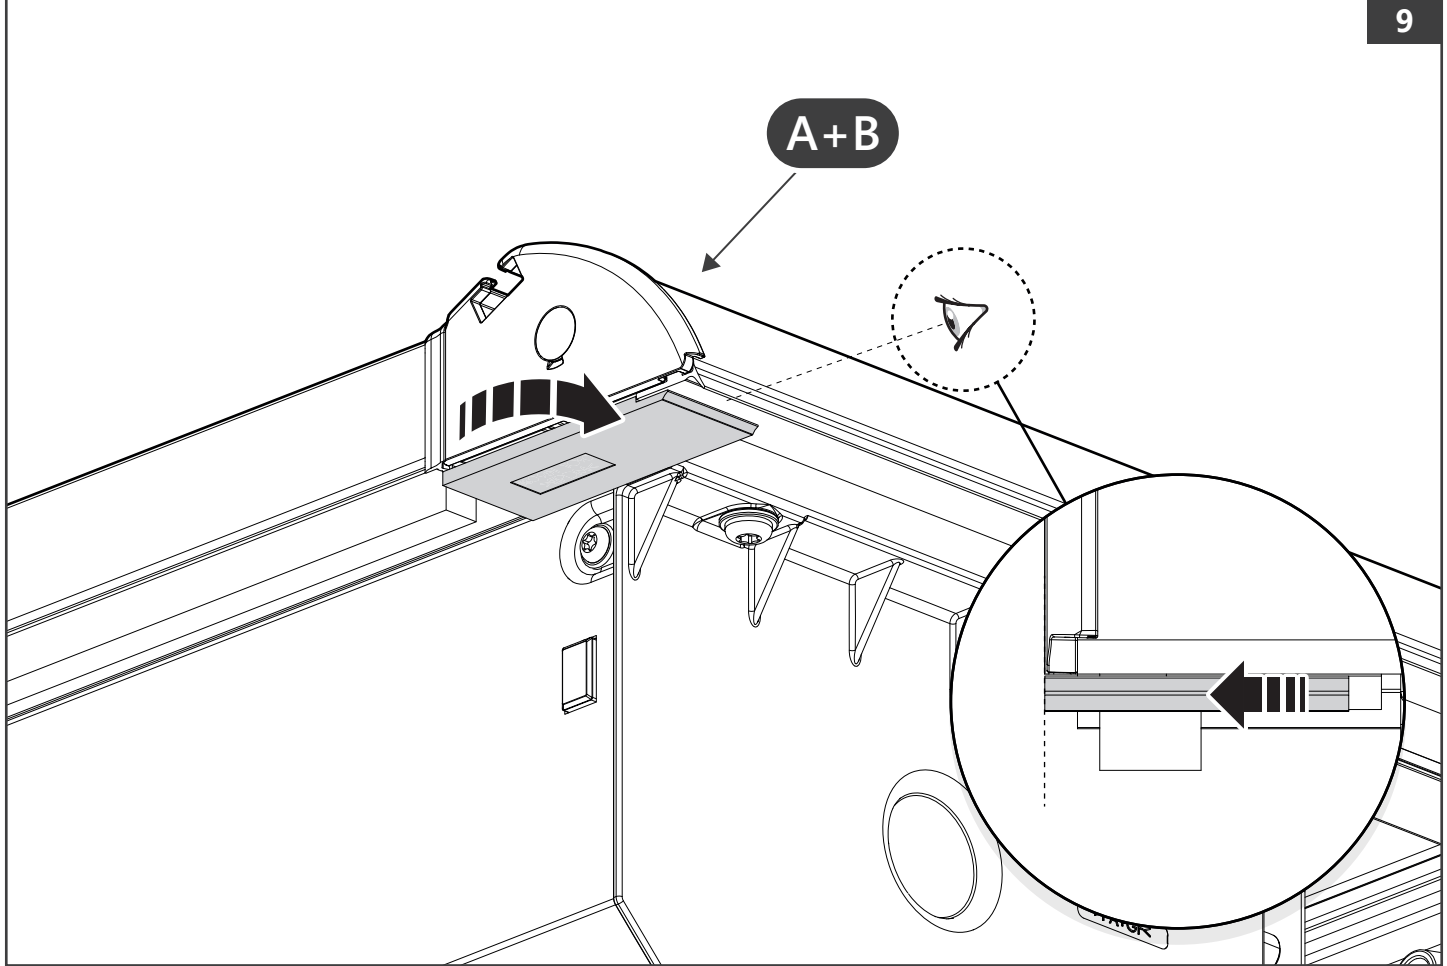

 Kit		
<b>T</b>  x 6	<b>U</b>  x 6	<b>V</b>  x 6

 Tools and materials needed		
 10 mm  Ø 24 mm	1 - 25 Nm  ○ 5 mm ★ T15	  Rust protection Rostschutzmittel Anti-rouille Anti roest
	 H <sub>2</sub> O	
	 LOCTITE 243	  SILICONE OIL

x 6

Customer Service +45 4810 2950 (08:00 - 16:00 CET)  
Fax +45 4810 2960  
Support info@mountaintop.dk  
Website www.mountaintop.dk  
Address Pedersholmparken 10, 3600 Frederikssund, Denmark

PART NUMBER(S)	MODEL / YEAR	CAB TYPE(S)	INSTALLATION TIME	WEIGHT
MTR IS90/91	Isuzu / 2012 →	Double / Space	2 hour(s)	31 - 36 Kg
MTR FO90/91	Ford / 2011 →	Double / Super	2 hour(s)	31 - 36 Kg