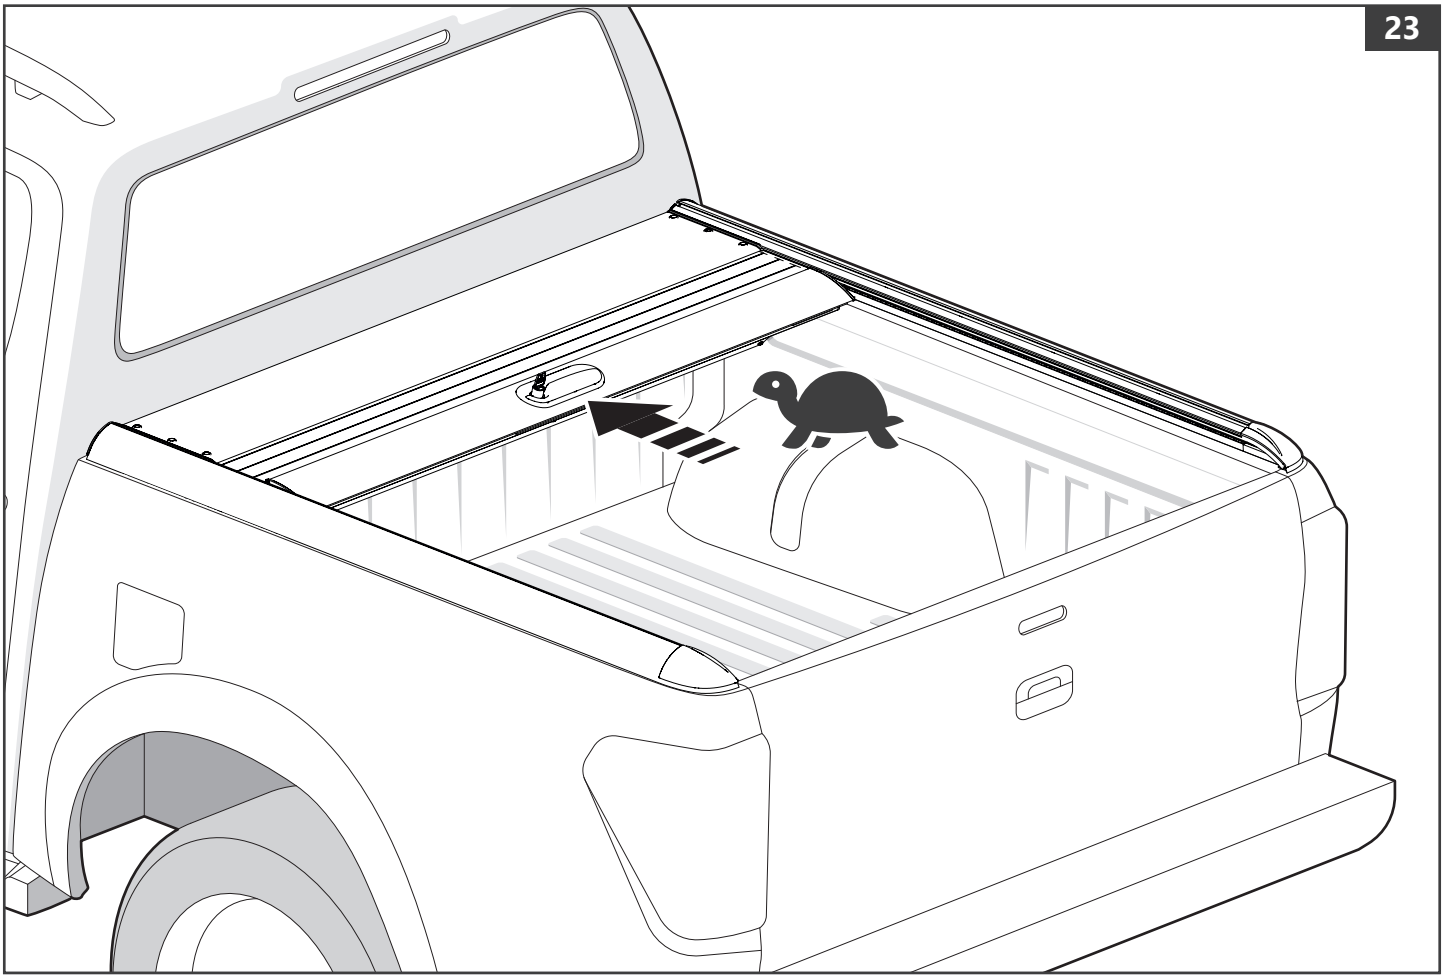

 Kit		
<b>T</b>  x 6	<b>U</b>  x 6	<b>V</b>  x 6

 Tools and materials needed		
 10 mm  Ø 24 mm	1 - 25 Nm  ○ 5 mm ★ T15	  Rust protection Rostschutzmittel Anti-rouille Anti roest
	 H <sub>2</sub> O	
	 LOCTITE 243	  SILICONE OIL