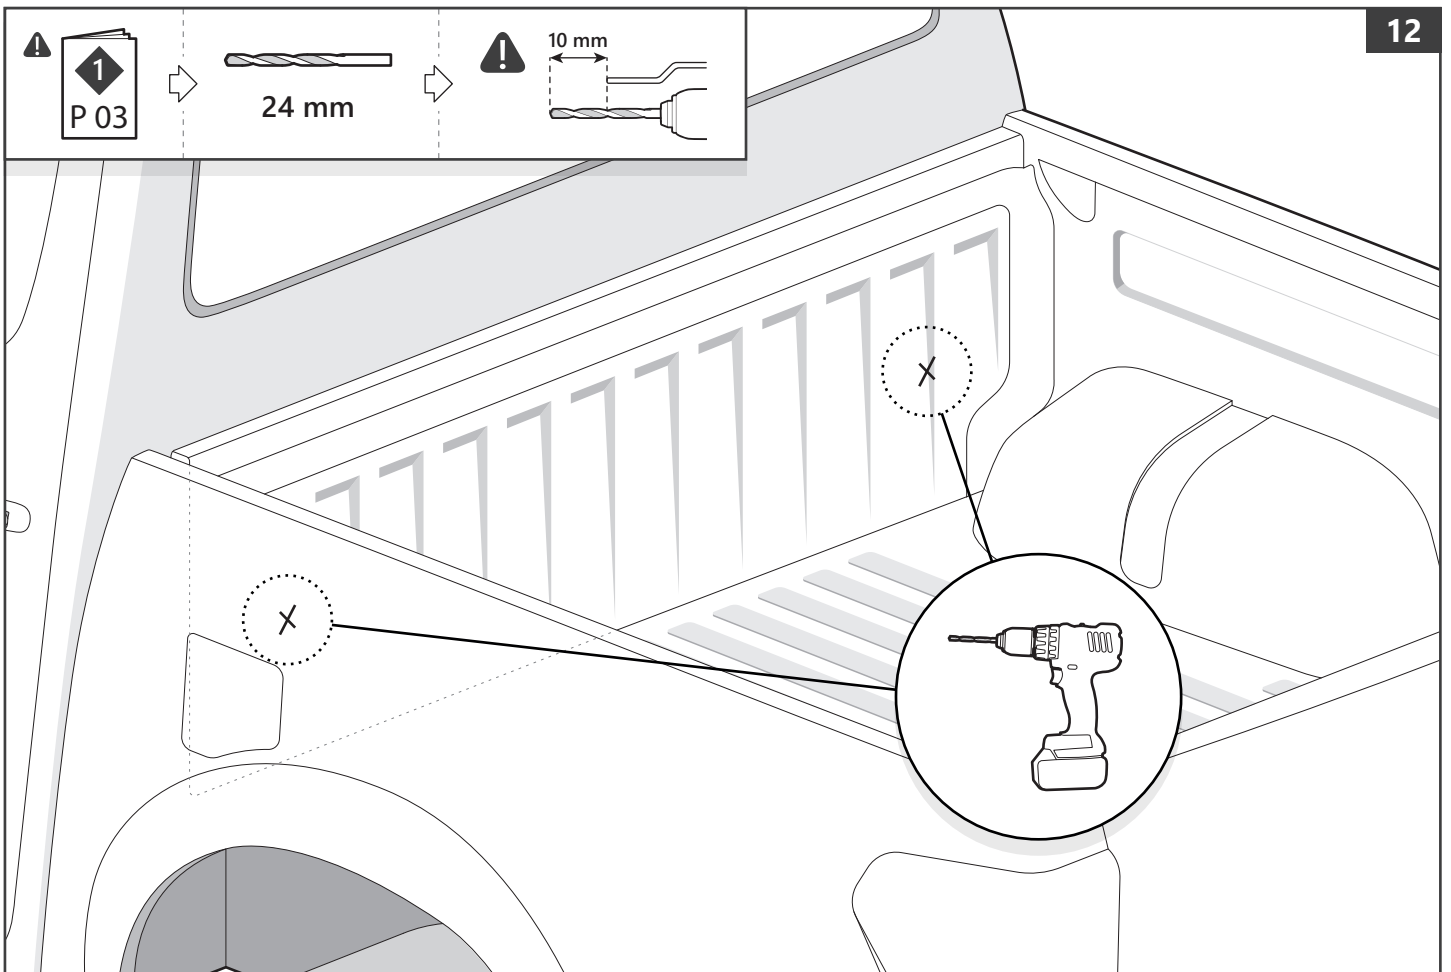

 Kit		
<b>T</b>  x 6	<b>U</b>  x 6	<b>V</b>  x 6

 Tools and materials needed		
 10 mm  Ø 24 mm	1 - 25 Nm  ○ 5 mm ★ T15	  Rust protection Rostschutzmittel Anti-rouille Anti roest
	 H <sub>2</sub> O	
	 LOCTITE 243	  SILICONE OIL