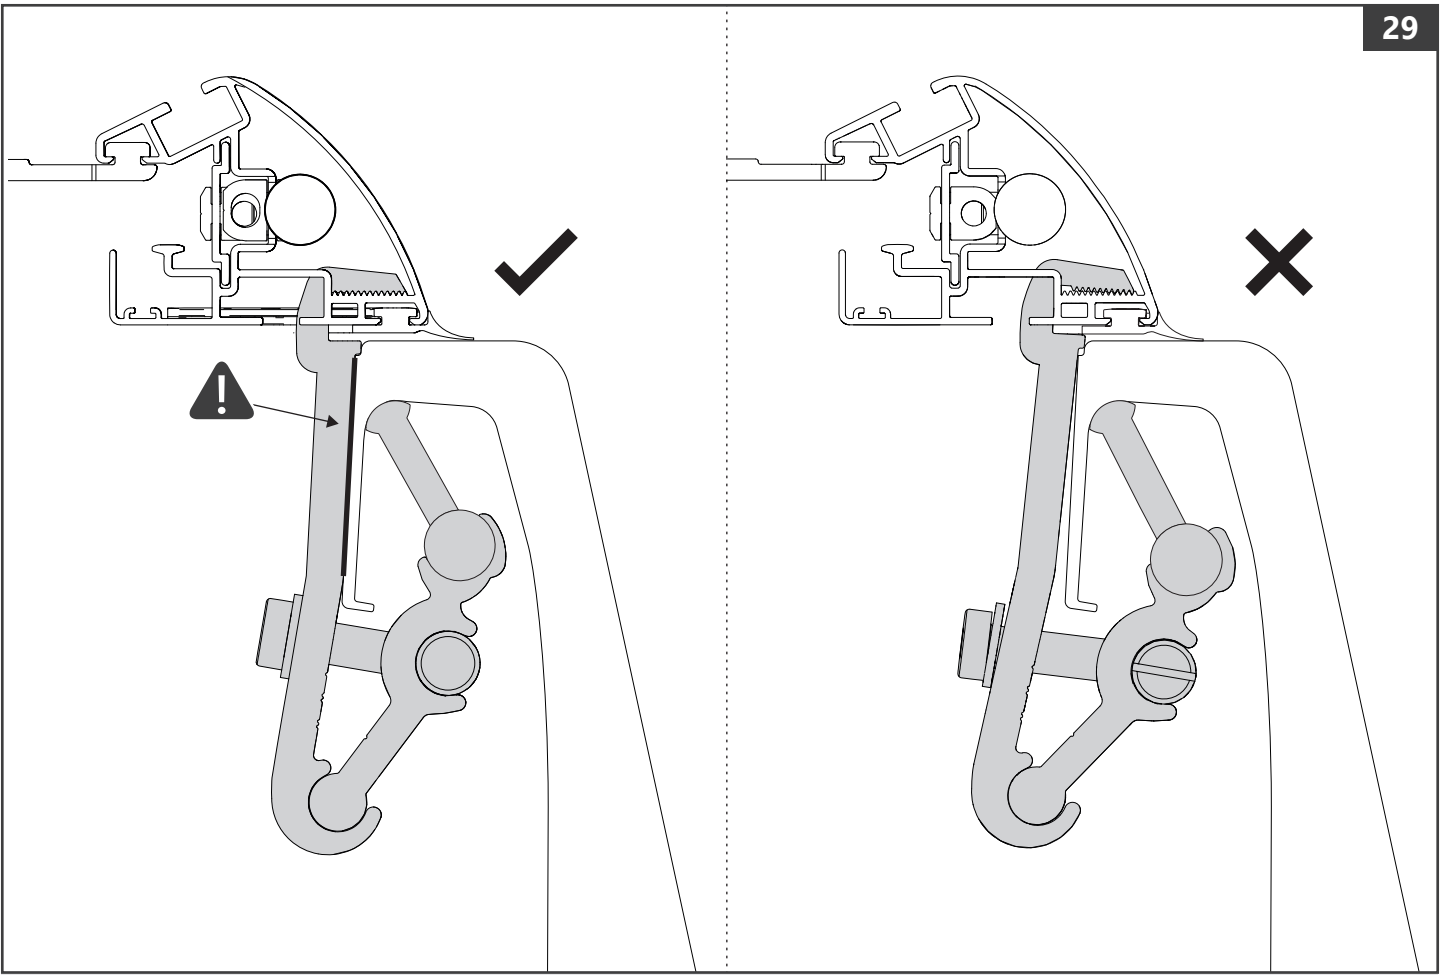

 Kit		
<b>T</b>  x 6	<b>U</b>  x 6	<b>V</b>  x 6

 Tools and materials needed		
 10 mm  Ø 24 mm	1 - 25 Nm  ○ 5 mm ★ T15	  Rust protection Rostschutzmittel Anti-rouille Anti roest
	 H <sub>2</sub> O	
	 LOCTITE 243	  SILICONE OIL

x 6

Customer Service +45 4810 2950 (08:00 - 16:00 CET)  
Fax +45 4810 2960  
Support info@mountaintop.dk  
Website www.mountaintop.dk  
Address Pedersholmparken 10, 3600 Frederikssund, Denmark

PART NUMBER(S)	MODEL / YEAR	CAB TYPE(S)	INSTALLATION TIME	WEIGHT
MTR IS90/91	Isuzu / 2012 →	Double / Space	2 hour(s)	31 - 36 Kg
MTR FO90/91	Ford / 2011 →	Double / Super	2 hour(s)	31 - 36 Kg