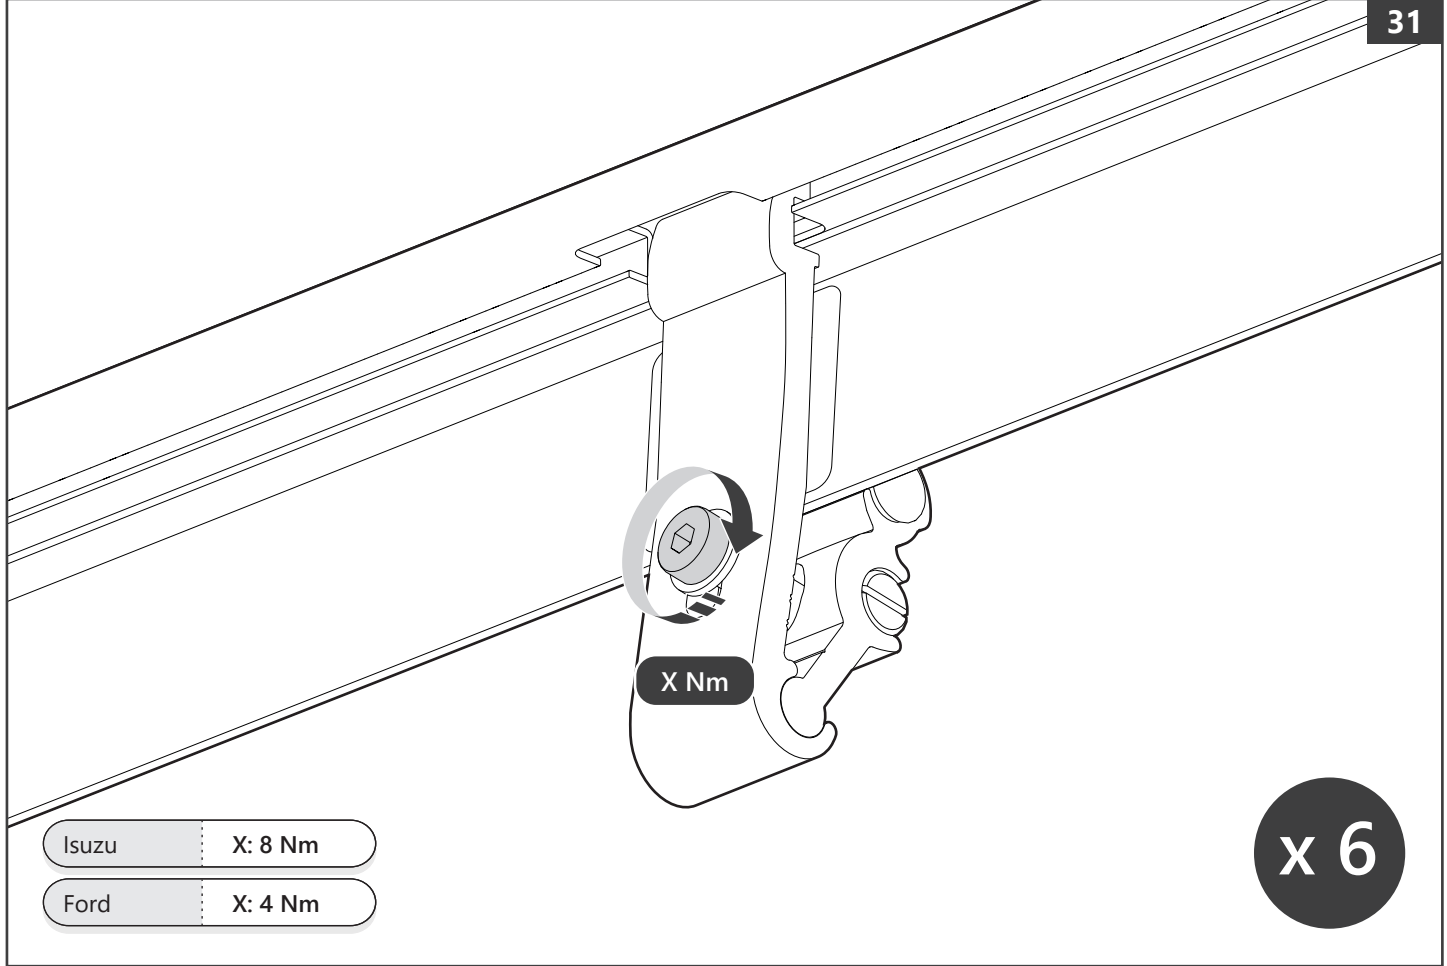

x 6

Customer Service +45 4810 2950 (08:00 - 16:00 CET)  
Fax +45 4810 2960  
Support info@mountaintop.dk  
Website www.mountaintop.dk  
Address Pedersholmparken 10, 3600 Frederikssund, Denmark

PART NUMBER(S)	MODEL / YEAR	CAB TYPE(S)	INSTALLATION TIME	WEIGHT
MTR IS90/91	Isuzu / 2012 →	Double / Space	2 hour(s)	31 - 36 Kg
MTR FO90/91	Ford / 2011 →	Double / Super	2 hour(s)	31 - 36 Kg