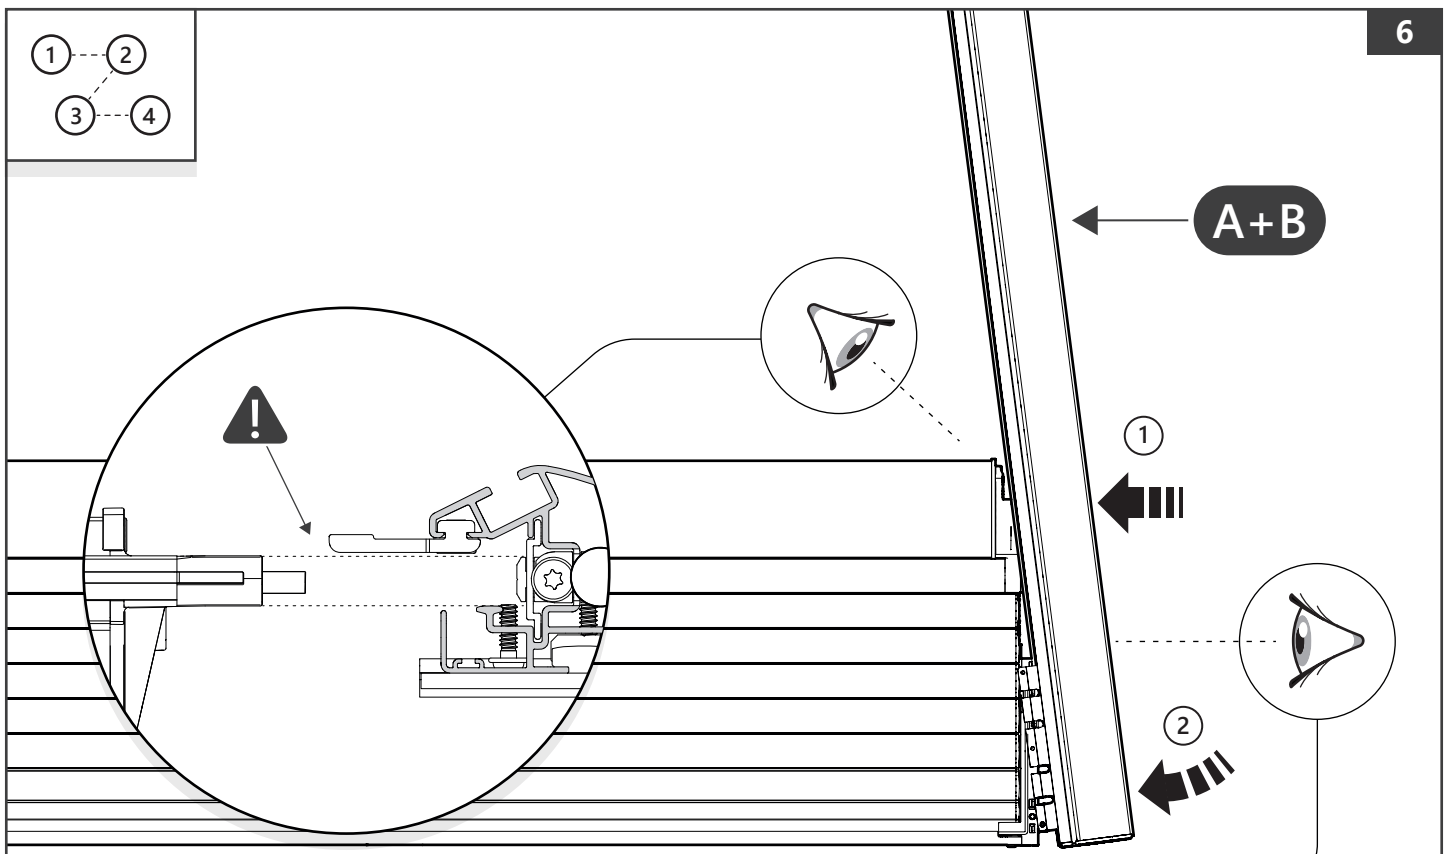

 Kit		
<b>T</b>  x 6	<b>U</b>  x 6	<b>V</b>  x 6

 Tools and materials needed		
 10 mm  Ø 24 mm	1 - 25 Nm  ○ 5 mm ★ T15	  Rust protection Rostschutzmittel Anti-rouille Anti roest
	 H <sub>2</sub> O	
	 LOCTITE 243	  SILICONE OIL

x 6

Customer Service +45 4810 2950 (08:00 - 16:00 CET)  
Fax +45 4810 2960  
Support info@mountaintop.dk  
Website www.mountaintop.dk  
Address Pedersholmparken 10, 3600 Frederikssund, Denmark

PART NUMBER(S)	MODEL / YEAR	CAB TYPE(S)	INSTALLATION TIME	WEIGHT
MTR IS90/91	Isuzu / 2012 →	Double / Space	2 hour(s)	31 - 36 Kg
MTR FO90/91	Ford / 2011 →	Double / Super	2 hour(s)	31 - 36 Kg