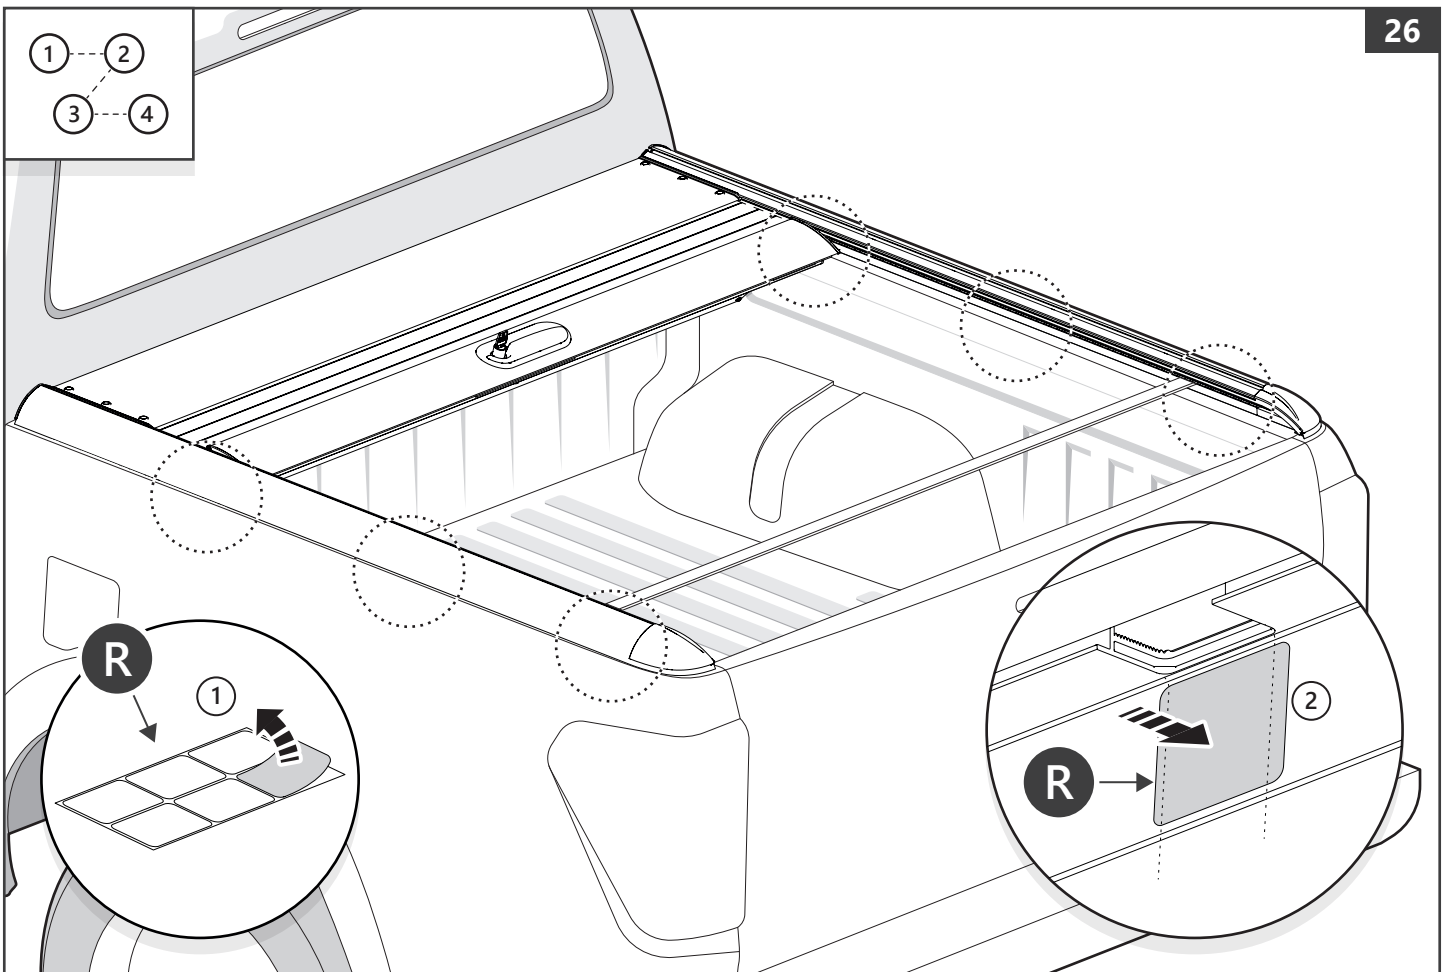

 Kit		
<b>T</b>  x 6	<b>U</b>  x 6	<b>V</b>  x 6

 Tools and materials needed		
 10 mm  Ø 24 mm	1 - 25 Nm  ○ 5 mm ★ T15	  Rust protection Rostschutzmittel Anti-rouille Anti roest
	 H <sub>2</sub> O	
	 LOCTITE 243	  SILICONE OIL