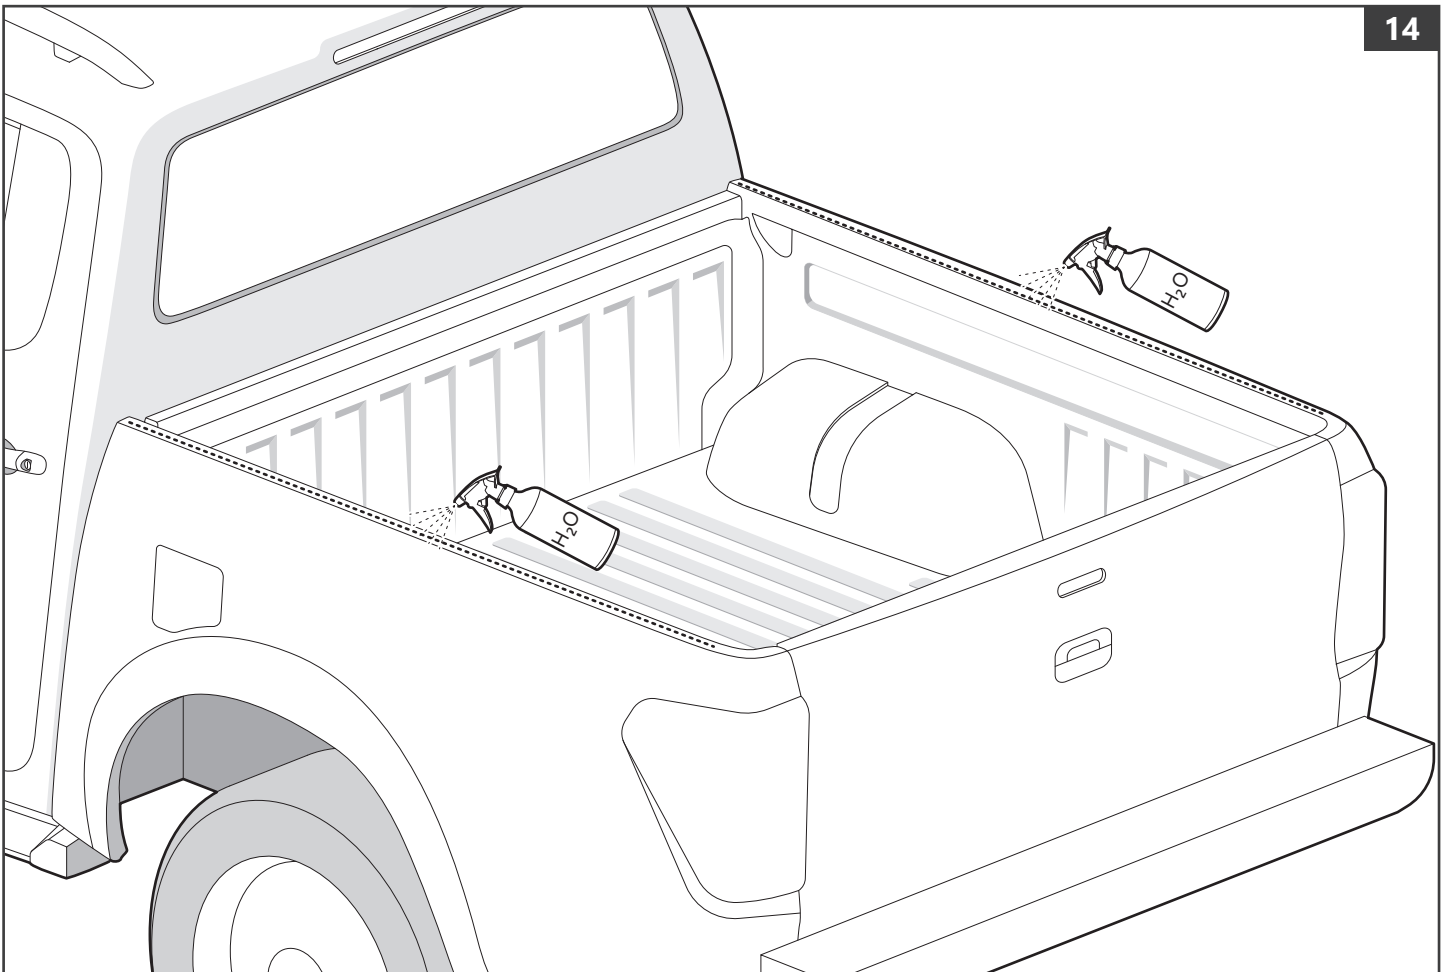

x 6

Customer Service +45 4810 2950 (08:00 - 16:00 CET)  
Fax +45 4810 2960  
Support info@mountaintop.dk  
Website www.mountaintop.dk  
Address Pedersholmparken 10, 3600 Frederikssund, Denmark

PART NUMBER(S)	MODEL / YEAR	CAB TYPE(S)	INSTALLATION TIME	WEIGHT
MTR IS90/91	Isuzu / 2012 →	Double / Space	2 hour(s)	31 - 36 Kg
MTR FO90/91	Ford / 2011 →	Double / Super	2 hour(s)	31 - 36 Kg