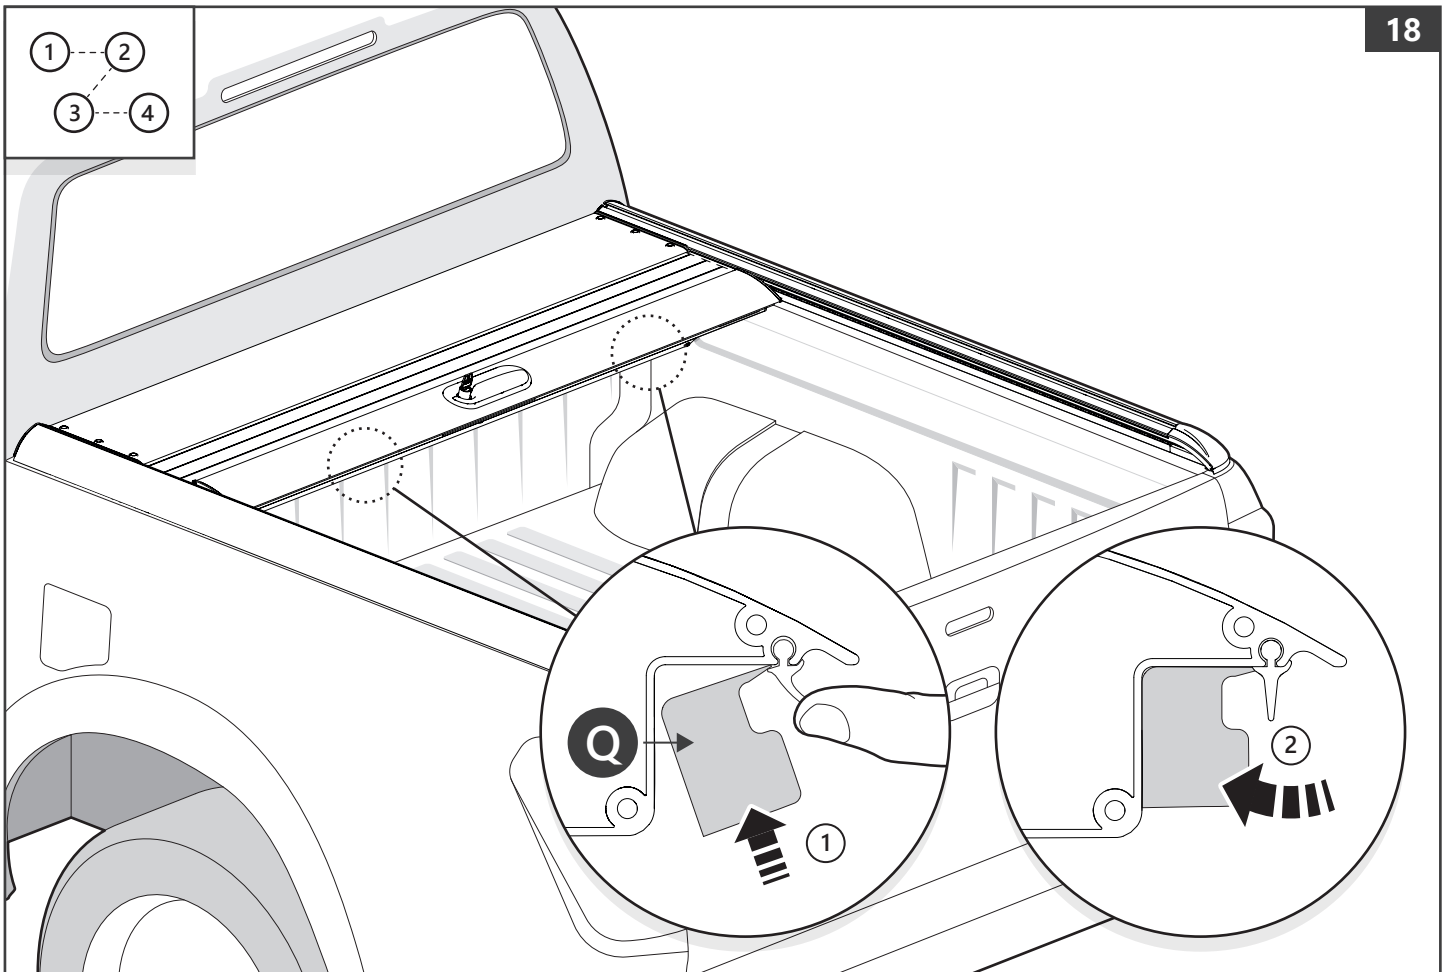

 Kit		
<b>T</b>  x 6	<b>U</b>  x 6	<b>V</b>  x 6

 Tools and materials needed		
 10 mm  Ø 24 mm	1 - 25 Nm  ○ 5 mm ★ T15	  Rust protection Rostschutzmittel Anti-rouille Anti roest
	 H <sub>2</sub> O	
	 LOCTITE 243	  SILICONE OIL