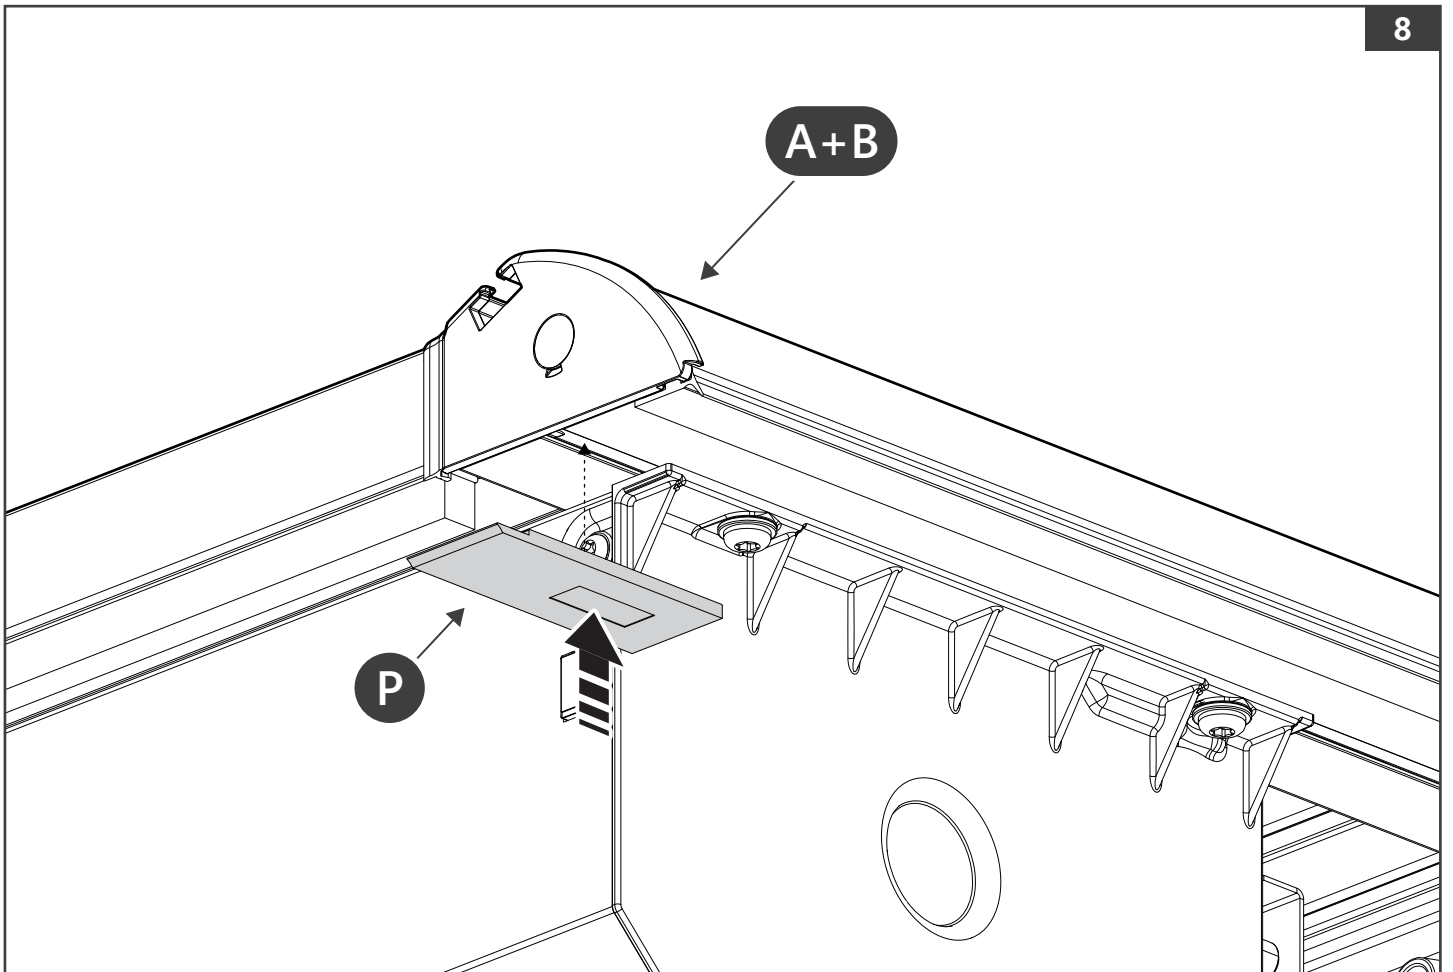

x 6

Customer Service +45 4810 2950 (08:00 - 16:00 CET)  
Fax +45 4810 2960  
Support info@mountaintop.dk  
Website www.mountaintop.dk  
Address Pedersholmparken 10, 3600 Frederikssund, Denmark

PART NUMBER(S)	MODEL / YEAR	CAB TYPE(S)	INSTALLATION TIME	WEIGHT
MTR IS90/91	Isuzu / 2012 →	Double / Space	2 hour(s)	31 - 36 Kg
MTR FO90/91	Ford / 2011 →	Double / Super	2 hour(s)	31 - 36 Kg