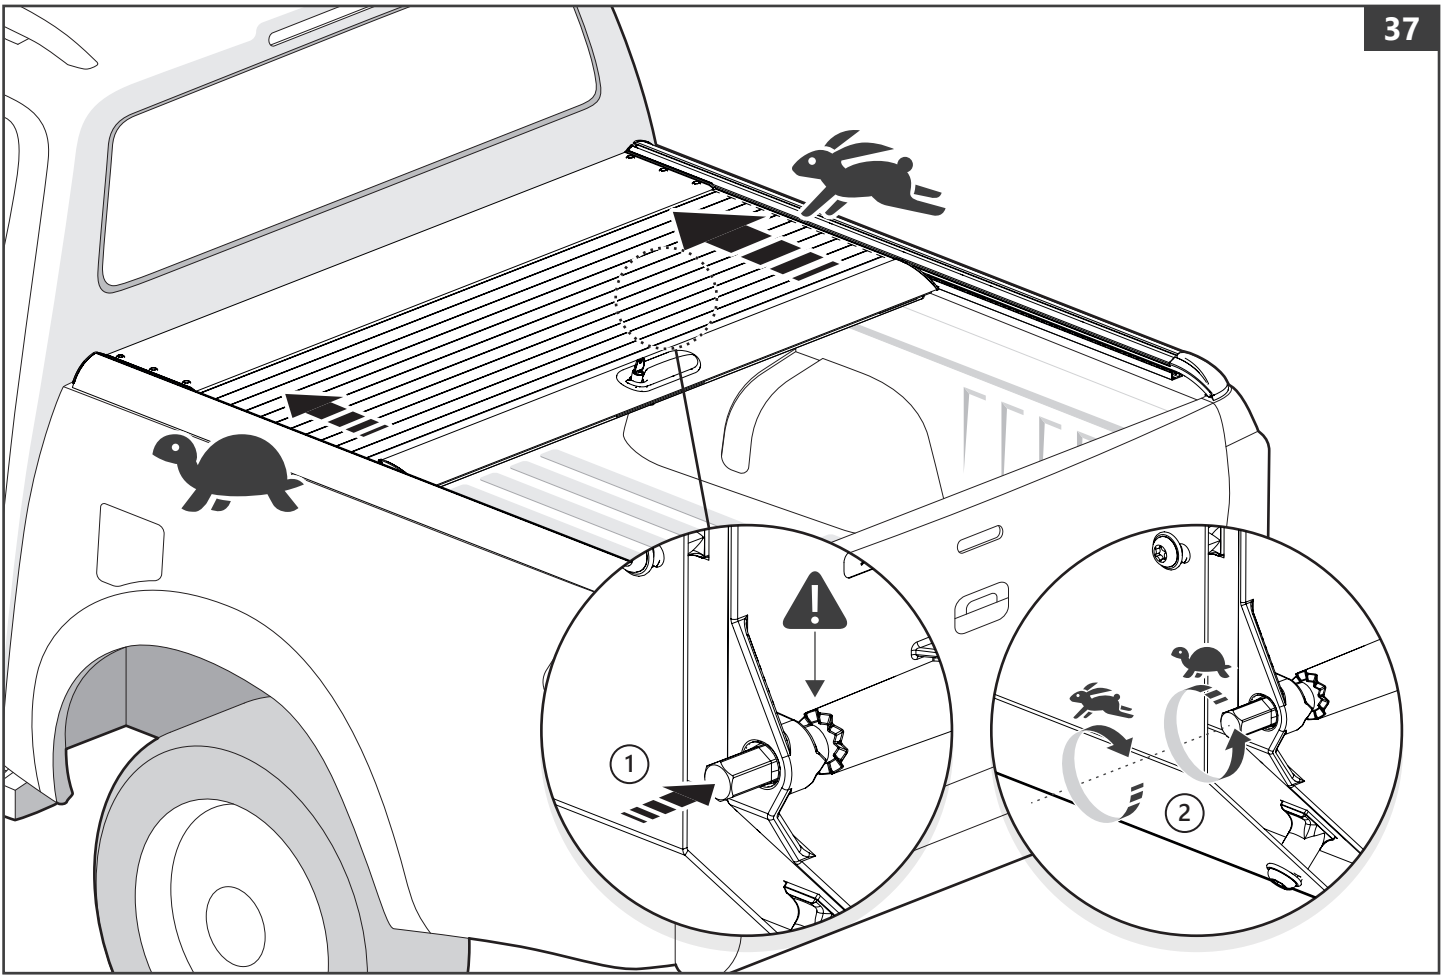

x 6

Customer Service +45 4810 2950 (08:00 - 16:00 CET)  
Fax +45 4810 2960  
Support info@mountaintop.dk  
Website www.mountaintop.dk  
Address Pedersholmparken 10, 3600 Frederikssund, Denmark

PART NUMBER(S)	MODEL / YEAR	CAB TYPE(S)	INSTALLATION TIME	WEIGHT
MTR IS90/91	Isuzu / 2012 →	Double / Space	2 hour(s)	31 - 36 Kg
MTR FO90/91	Ford / 2011 →	Double / Super	2 hour(s)	31 - 36 Kg