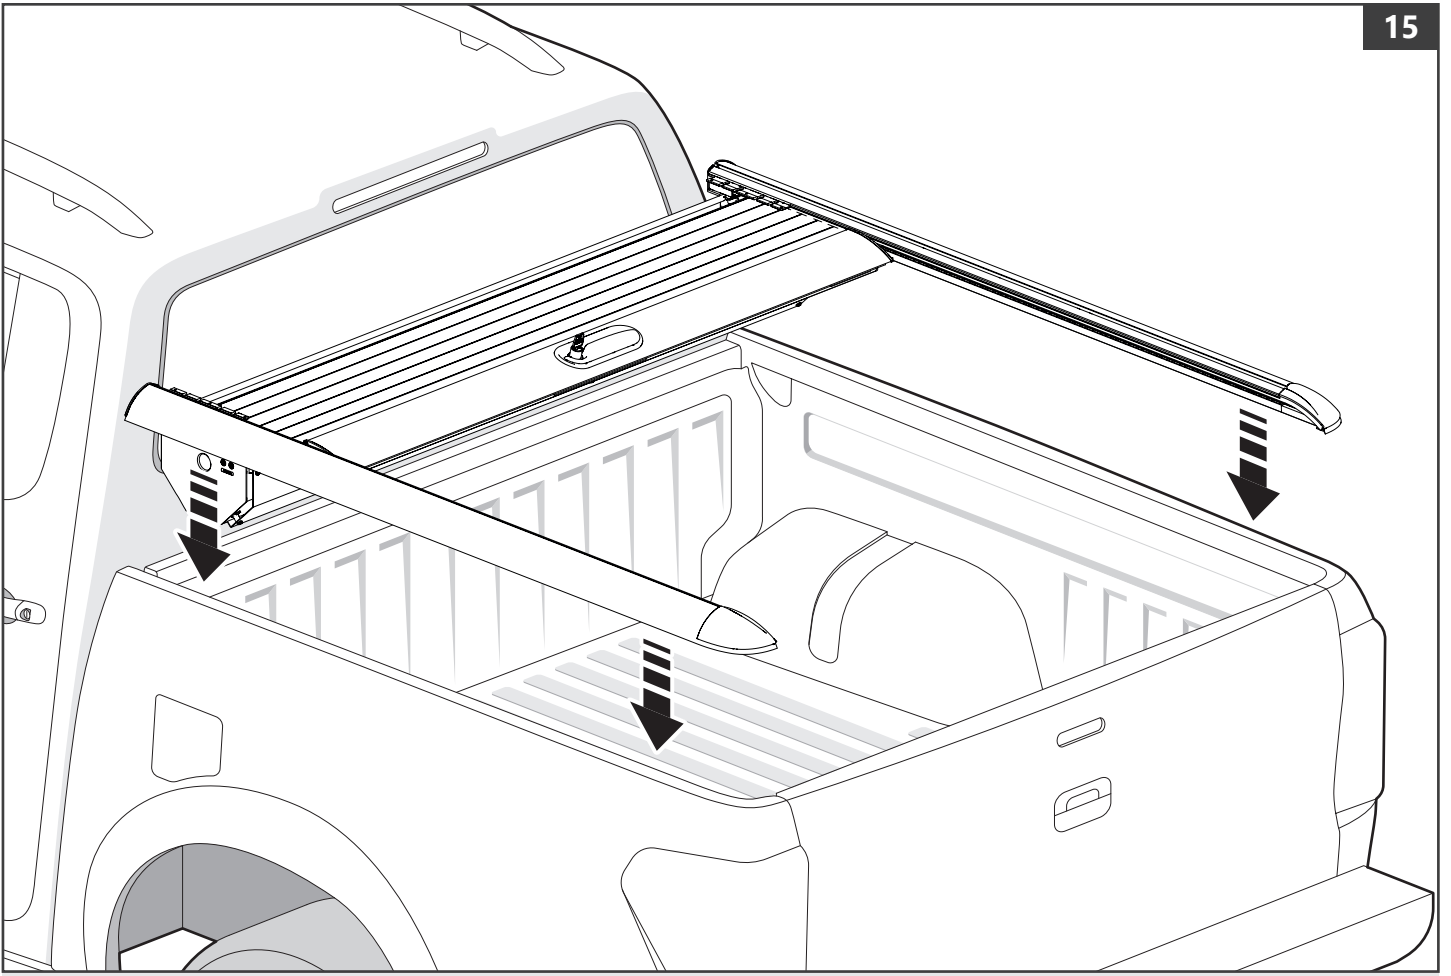

x 6

Customer Service +45 4810 2950 (08:00 - 16:00 CET)  
Fax +45 4810 2960  
Support info@mountaintop.dk  
Website www.mountaintop.dk  
Address Pedersholmparken 10, 3600 Frederikssund, Denmark

PART NUMBER(S)	MODEL / YEAR	CAB TYPE(S)	INSTALLATION TIME	WEIGHT
MTR IS90/91	Isuzu / 2012 →	Double / Space	2 hour(s)	31 - 36 Kg
MTR FO90/91	Ford / 2011 →	Double / Super	2 hour(s)	31 - 36 Kg