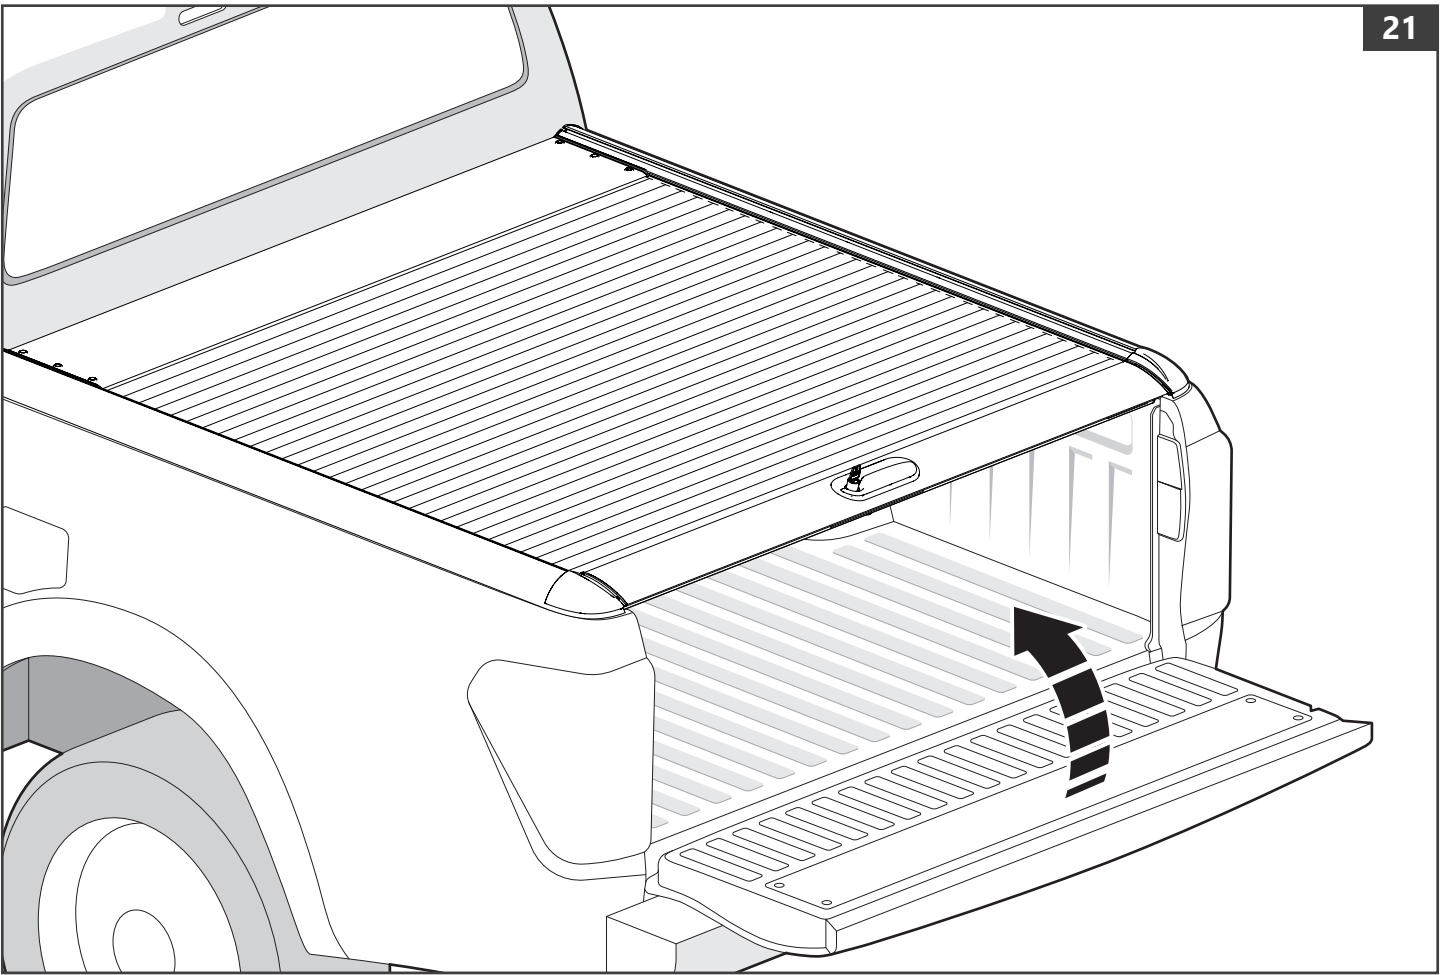

x 6

Customer Service +45 4810 2950 (08:00 - 16:00 CET)  
Fax +45 4810 2960  
Support info@mountaintop.dk  
Website www.mountaintop.dk  
Address Pedersholmparken 10, 3600 Frederikssund, Denmark

PART NUMBER(S)	MODEL / YEAR	CAB TYPE(S)	INSTALLATION TIME	WEIGHT
MTR IS90/91	Isuzu / 2012 →	Double / Space	2 hour(s)	31 - 36 Kg
MTR FO90/91	Ford / 2011 →	Double / Super	2 hour(s)	31 - 36 Kg