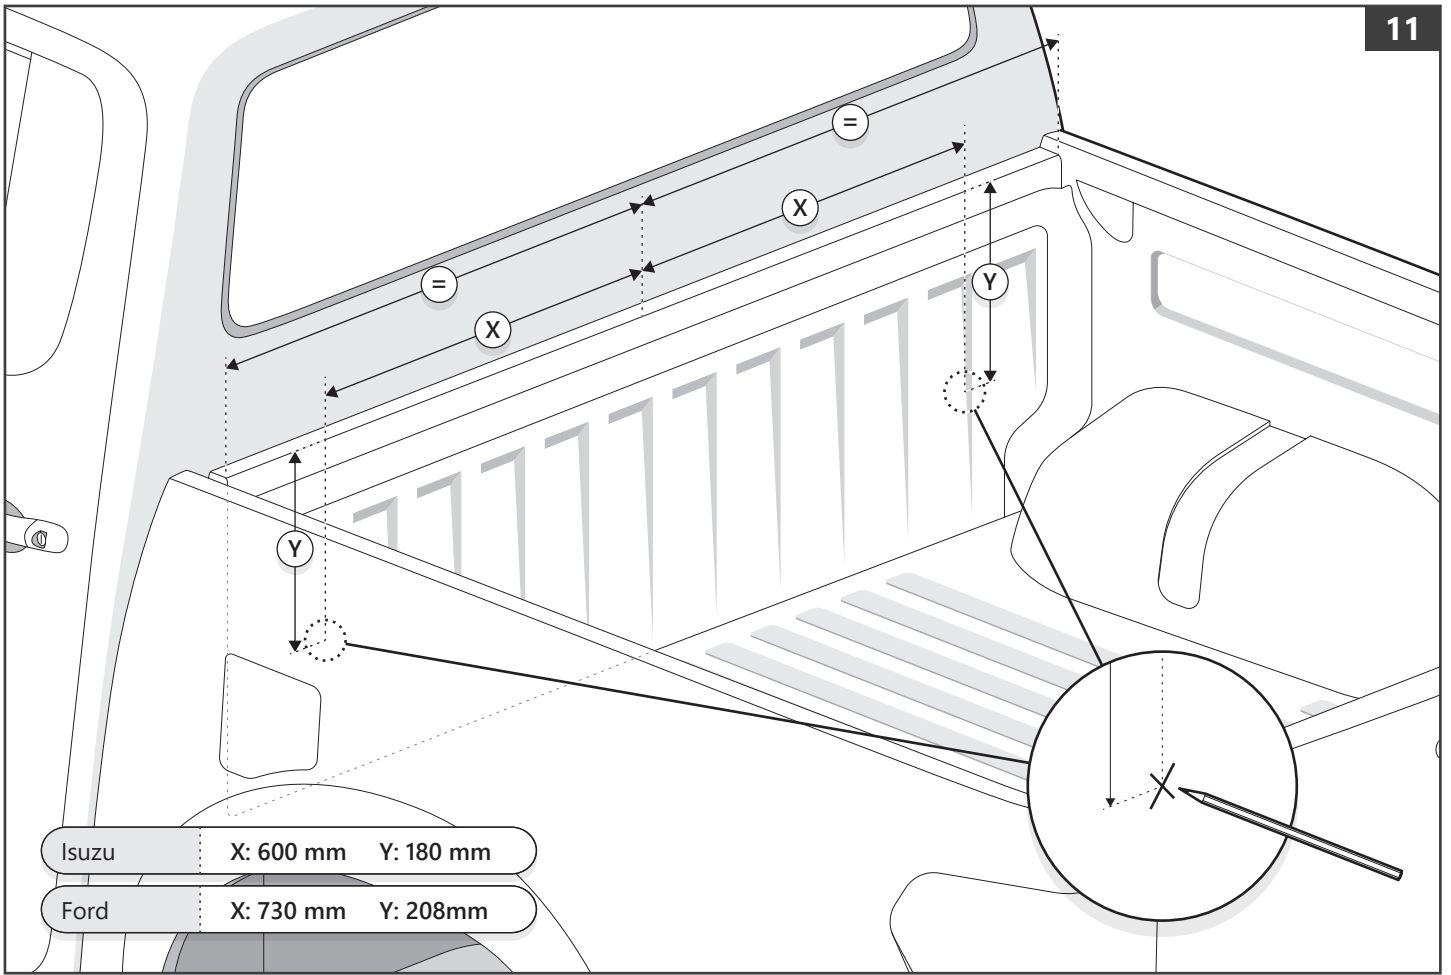

x 6

Customer Service +45 4810 2950 (08:00 - 16:00 CET)  
Fax +45 4810 2960  
Support info@mountaintop.dk  
Website www.mountaintop.dk  
Address Pedersholmparken 10, 3600 Frederikssund, Denmark

PART NUMBER(S)	MODEL / YEAR	CAB TYPE(S)	INSTALLATION TIME	WEIGHT
MTR IS90/91	Isuzu / 2012 →	Double / Space	2 hour(s)	31 - 36 Kg
MTR FO90/91	Ford / 2011 →	Double / Super	2 hour(s)	31 - 36 Kg