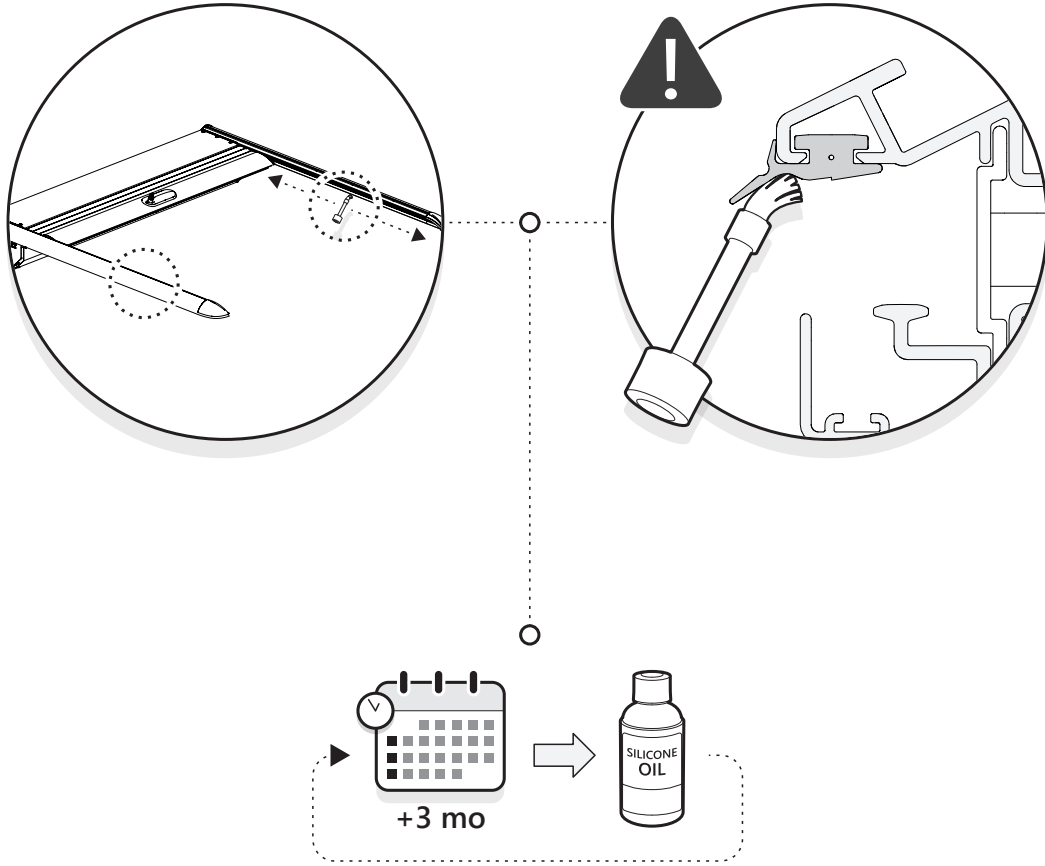

 Kit		
<b>T</b>  x 6	<b>U</b>  x 6	<b>V</b>  x 6

 Tools and materials needed		
 10 mm  Ø 24 mm	1 - 25 Nm  ○ 5 mm ★ T15	  Rust protection Rostschutzmittel Anti-rouille Anti roest
	 H <sub>2</sub> O	
	 LOCTITE 243	  SILICONE OIL

x 6

Customer Service +45 4810 2950 (08:00 - 16:00 CET)  
Fax +45 4810 2960  
Support info@mountaintop.dk  
Website www.mountaintop.dk  
Address Pedersholmparken 10, 3600 Frederikssund, Denmark

PART NUMBER(S)	MODEL / YEAR	CAB TYPE(S)	INSTALLATION TIME	WEIGHT
MTR IS90/91	Isuzu / 2012 →	Double / Space	2 hour(s)	31 - 36 Kg
MTR FO90/91	Ford / 2011 →	Double / Super	2 hour(s)	31 - 36 Kg